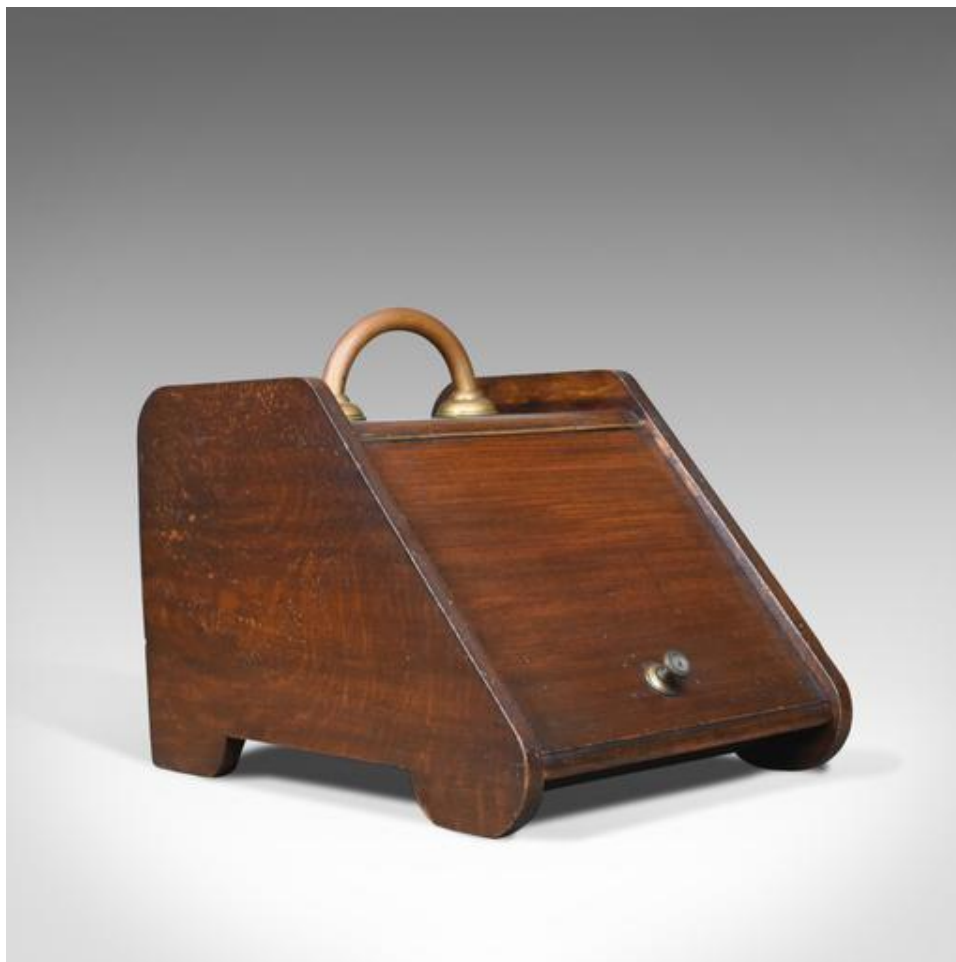

Large Antique Log Bin, Coal Purdonium, Edwardian, Fireside, Circa 1910

DESCRIPTION

Our Stock # 18.5313

This is a large antique log bin, a coal Purdonium from the Edwardian fireside dating to circa 1910.

- Very versatile offering use for coal, logs or kindling, or simply as a decorative item
- Delightful biscuit hues to the English oak displaying grain interest
- Quality brass work carrying handle and lid pull
- Rising from a shaped bracket base
- Shovel sleeve to the rear, shovel absent
- Of generous proportions, larger than most

A very pleasing English, Edwardian fireside cabinet presented in good antique condition. Solid joints and construction, delivered waxed, polished & ready for the home.

Search [London Fine for #18.5313](#), or scan the QR code for more photos and details

DIMENSIONS

Max Width: 36cm (14.25")

Max Depth: 56cm (22")

Max Height: 41cm (16.25")

LIST PRICE

£295.00