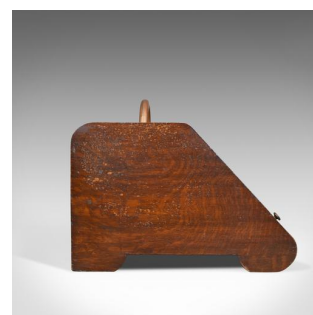

Large Antique Log Bin, Coal Purdonium, Edwardian, Fireside, Circa 1910

DESCRIPTION

Our Stock # 18.5313

This is a large antique log bin, a coal Purdonium from the Edwardian fireside dating to circa 1910.

- Very versatile offering use for coal, logs or kindling, or simply as a decorative item
- Delightful biscuit hues to the English oak displaying grain interest
- Quality brass work carrying handle and lid pull
- Rising from a shaped bracket base
- Shovel sleeve to the rear, shovel absent
- Of generous proportions, larger than most

A very pleasing English, Edwardian fireside cabinet presented in good antique condition. Solid joints and construction, delivered waxed, polished & ready for the home.

Search [London Fine for #18.5313](#), or scan the QR code for more photos and details

DIMENSIONS

Max Width: 36cm (14.25")

Max Depth: 56cm (22")

Max Height: 41cm (16.25")

LIST PRICE

£295.00