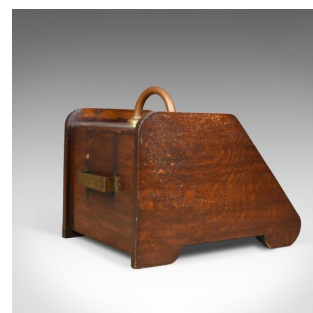

Large Antique Log Bin, Coal Purdonium, Edwardian, Fireside, Circa 1910

DESCRIPTION

Our Stock # 18.5313

This is a large antique log bin, a coal Purdonium from the Edwardian fireside dating to circa 1910.

- Very versatile offering use for coal, logs or kindling, or simply as a decorative item
- Delightful biscuit hues to the English oak displaying grain interest
- Quality brass work carrying handle and lid pull
- Rising from a shaped bracket base
- Shovel sleeve to the rear, shovel absent
- Of generous proportions, larger than most

A very pleasing English, Edwardian fireside cabinet presented in good antique condition. Solid joints and construction, delivered waxed, polished & ready for the home.

Search [London Fine for #18.5313](#), or scan the QR code for more photos and details

DIMENSIONS

Max Width: 36cm (14.25")

Max Depth: 56cm (22")

Max Height: 41cm (16.25")

LIST PRICE

£295.00