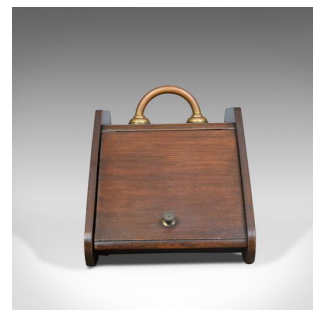

Large Antique Log Bin, Coal Purdonium, Edwardian, Fireside, Circa 1910

DESCRIPTION

Our Stock # 18.5313

This is a large antique log bin, a coal Purdonium from the Edwardian fireside dating to circa 1910.

- Very versatile offering use for coal, logs or kindling, or simply as a decorative item
- Delightful biscuit hues to the English oak displaying grain interest
- Quality brass work carrying handle and lid pull
- Rising from a shaped bracket base
- Shovel sleeve to the rear, shovel absent
- Of generous proportions, larger than most

A very pleasing English, Edwardian fireside cabinet presented in good antique condition. Solid joints and construction, delivered waxed, polished & ready for the home.

Search [London Fine for #18.5313](#), or scan the QR code for more photos and details

DIMENSIONS

Max Width: 36cm (14.25")

Max Depth: 56cm (22")

Max Height: 41cm (16.25")

LIST PRICE

£295.00