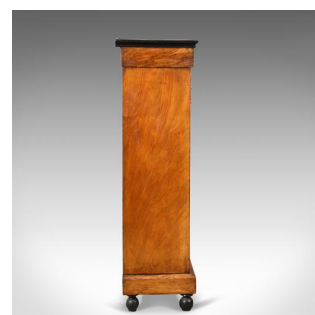

## Antique Pier Cabinet, English Burr Walnut Glazed Display Cupboard, c.1870

### DESCRIPTION

Our Stock # 18.5298

This is an antique pier cabinet, an English burr walnut, glazed, display cupboard. Victorian, circa 1870.

- A fine example in burr walnut with a desirable aged patina
- Good colour accentuated with ebonised bun feet and moulding to the top
- Well figured grain interest in a wax polished finish
- Highlighted with pierced ormolu appliqué and keyhole escutcheon
- Tram line boxwood stringing and foliate garland inlays to the forward panels
- Raised on a chamfered plinth in good proportion
- Glazed display door features working lock and key
- Original tan cloth interior complimented by four later glass shelves

A delightful antique pier cabinet in good order. Solid joints and construction, delivered waxed, polished and ready for the home.

Search [London Fine for #18.5298](#) , or scan the QR code for more photos and details

### DIMENSIONS

Max Width: 76cm (30")

Max Depth: 30.5cm (12")

Max Height: 104cm (41")