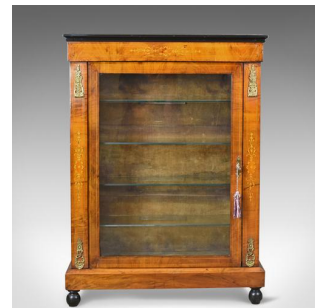

## Antique Pier Cabinet, English Burr Walnut Glazed Display Cupboard, c.1870

### DESCRIPTION

Our Stock # 18.5298

This is an antique pier cabinet, an English burr walnut, glazed, display cupboard. Victorian, circa 1870.

- A fine example in burr walnut with a desirable aged patina
- Good colour accentuated with ebonised bun feet and moulding to the top
- Well figured grain interest in a wax polished finish
- Highlighted with pierced ormolu appliqué and keyhole escutcheon
- Tram line boxwood stringing and foliate garland inlays to the forward panels
- Raised on a chamfered plinth in good proportion
- Glazed display door features working lock and key
- Original tan cloth interior complimented by four later glass shelves

A delightful antique pier cabinet in good order. Solid joints and construction, delivered waxed, polished and ready for the home.

Search [London Fine for #18.5298](#) , or scan the QR code for more photos and details

### DIMENSIONS

Max Width: 76cm (30")

Max Depth: 30.5cm (12")

Max Height: 104cm (41")