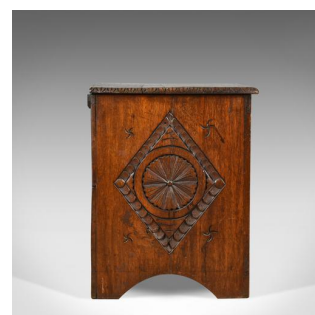

Antique Coffe, English, Oak, Chest, Victorian in Jacobean Taste, Circa 1880

DESCRIPTION

Our Stock # 18.5300
This is an antique coffe, an English oak chest, Victorian in the Jacobean taste, dating to the late 19th century circa 1880.

- Delightful biscuit hues to the English oak
- Grain interest and a desirable aged patina
- Profusely carved and presenting well
- Unusual half-width chest, well executed and in good proportion
- Twin panel front decorated with floral and foliate lozenges
- Rails and muntins and side panels also displaying carved interest
- Raised on shaped bracket feet all round
- The top displaying well with carved edge moulding
- Lifts on quality hinging to reveal voluminous storage within

DIMENSIONS

Max Width: 50cm (19.75")
Max Depth: 49cm (19.25")
Max Height: 61cm (24")