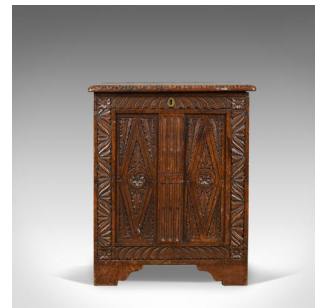

Antique Coffe, English, Oak, Chest, Victorian in Jacobean Taste, Circa 1880

DESCRIPTION

Our Stock # 18.5300
This is an antique coffe, an English oak chest, Victorian in the Jacobean taste, dating to the late 19th century circa 1880.

- Delightful biscuit hues to the English oak
- Grain interest and a desirable aged patina
- Profusely carved and presenting well
- Unusual half-width chest, well executed and in good proportion
- Twin panel front decorated with floral and foliate lozenges
- Rails and muntins and side panels also displaying carved interest
- Raised on shaped bracket feet all round
- The top displaying well with carved edge moulding
- Lifts on quality hinging to reveal voluminous storage within

DIMENSIONS

Max Width: 50cm (19.75")
Max Depth: 49cm (19.25")
Max Height: 61cm (24")