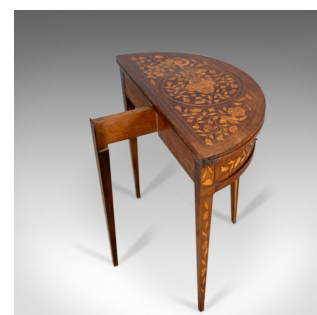

Antique Tea Table, Dutch, Fold-Over, Inlaid, Mahogany, Side, Circa 1780

DESCRIPTION

Our Stock # 18.5265

This is an antique tea table, a Dutch, fold over, inlaid, mahogany side table dating to circa 1780.

- Mahogany with grain interest and good colour throughout
- Desirable aged patina with a wax polished finish
- Extensively decorated with well executed, boxwood and holly inlay
- The demi-lune top profusely and attractively decorated
- Floral and foliate garlands with cockerels framed in tram line string borders
- Drawer fronts and legs similarly adorned with inlay
- Rear centre leg withdraws to offer support for fold over top
- Well hinged, the open top presents a pair of ovular inlaid garland decorations
- Beneath a pair of dovetailed, oak lined, beetle wing drawers offer useful storage
- Brass locks present, key absent

Search [London Fine for #18.5265](#), or scan the QR code for more photos and details

DIMENSIONS

Max Width: 78cm (30.75")
 Closed Depth: 38.5cm (15.25")
 Open Depth: 77.5cm (30.5")
 Max Height: 75.5cm (29.75")