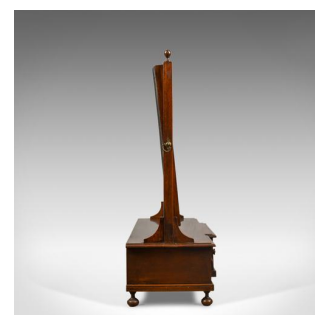

## Large, Antique Dressing Table Mirror, Mahogany, Georgian, Platform, Toilet C1800

### DESCRIPTION

Our Stock # 18.5286

This is a large antique dressing table mirror in mahogany. An English, Georgian, breakfront, vanity, platform, toilet mirror dating to circa 1800.

- A large adjustable mirror of country house proportions
- Fine mahogany displaying grain interest and a desirable aged patina
- Good consistent colour in a waxed polish finish
- Attractive, breakfront, three drawer platform raised on stemmed bun feet
- Contrasting shield escutcheon over lock, key absent
- Drawers dressed with turned pulls
- Square section risers supporting later mirror plate
- Brass adjustment handles at the mid point with ball finials above
- Of quality craftsmanship and rare to find at this large size

A superb large antique dressing table toilet mirror. Solid joints and construction, delivered waxed, polished and ready for the home.

Search [London Fine for #18.5286](#) , or scan the QR code for more photos and details

### DIMENSIONS

Max Width: 73.5cm (29")

Max Depth: 25.5cm (10")

Max Height: 68cm (26.75")