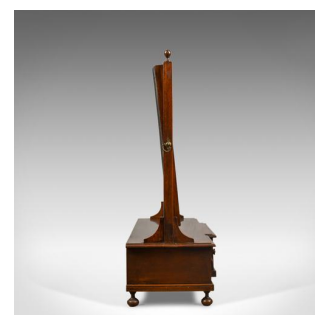

Large, Antique Dressing Table Mirror, Mahogany, Georgian, Platform, Toilet C1800

DESCRIPTION

Our Stock # 18.5286

This is a large antique dressing table mirror in mahogany. An English, Georgian, breakfront, vanity, platform, toilet mirror dating to circa 1800.

- A large adjustable mirror of country house proportions
- Fine mahogany displaying grain interest and a desirable aged patina
- Good consistent colour in a waxed polish finish
- Attractive, breakfront, three drawer platform raised on stemmed bun feet
- Contrasting shield escutcheon over lock, key absent
- Drawers dressed with turned pulls
- Square section risers supporting later mirror plate
- Brass adjustment handles at the mid point with ball finials above
- Of quality craftsmanship and rare to find at this large size

A superb large antique dressing table toilet mirror. Solid joints and construction, delivered waxed, polished and ready for the home.

Search [London Fine for #18.5286](#) , or scan the QR code for more photos and details

DIMENSIONS

Max Width: 73.5cm (29")

Max Depth: 25.5cm (10")

Max Height: 68cm (26.75")