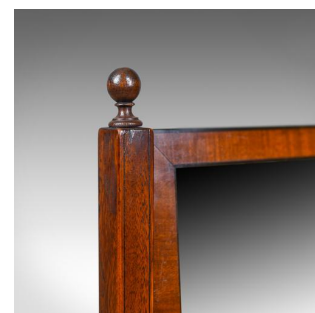

Large, Antique Dressing Table Mirror, Mahogany, Georgian, Platform, Toilet C1800

DESCRIPTION

Our Stock # 18.5286

This is a large antique dressing table mirror in mahogany. An English, Georgian, breakfront, vanity, platform, toilet mirror dating to circa 1800.

- A large adjustable mirror of country house proportions
- Fine mahogany displaying grain interest and a desirable aged patina
- Good consistent colour in a waxed polish finish
- Attractive, breakfront, three drawer platform raised on stemmed bun feet
- Contrasting shield escutcheon over lock, key absent
- Drawers dressed with turned pulls
- Square section risers supporting later mirror plate
- Brass adjustment handles at the mid point with ball finials above
- Of quality craftsmanship and rare to find at this large size

A superb large antique dressing table toilet mirror. Solid joints and construction, delivered waxed, polished and ready for the home.

Search [London Fine for #18.5286](#) , or scan the QR code for more photos and details

DIMENSIONS

Max Width: 73.5cm (29")

Max Depth: 25.5cm (10")

Max Height: 68cm (26.75")