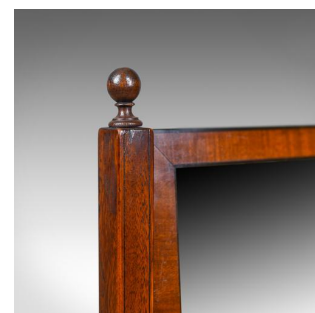

## Large, Antique Dressing Table Mirror, Mahogany, Georgian, Platform, Toilet C1800

### DESCRIPTION

Our Stock # 18.5286

This is a large antique dressing table mirror in mahogany. An English, Georgian, breakfront, vanity, platform, toilet mirror dating to circa 1800.

- A large adjustable mirror of country house proportions
- Fine mahogany displaying grain interest and a desirable aged patina
- Good consistent colour in a waxed polish finish
- Attractive, breakfront, three drawer platform raised on stemmed bun feet
- Contrasting shield escutcheon over lock, key absent
- Drawers dressed with turned pulls
- Square section risers supporting later mirror plate
- Brass adjustment handles at the mid point with ball finials above
- Of quality craftsmanship and rare to find at this large size

A superb large antique dressing table toilet mirror. Solid joints and construction, delivered waxed, polished and ready for the home.

Search [London Fine for #18.5286](#) , or scan the QR code for more photos and details

### DIMENSIONS

Max Width: 73.5cm (29")

Max Depth: 25.5cm (10")

Max Height: 68cm (26.75")