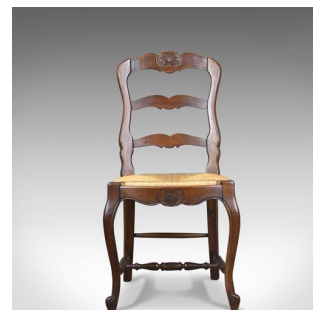

Set of Four Antique Kitchen Chairs, French Country Dining, Circa 1900

DESCRIPTION

Our Stock # 18.5281

This is a set of four antique kitchen chairs in dark beech. French country dining chairs dating to the late 19th century c.1900.

- Well crafted French country chairs with charm and character
- Attractive tones to the dark beech displaying grain interest
- Desirable rush seating in good order affording comfortable seating
- Decorative, carved top rail over a pair of serpentine back supports
- Rising from cabriole legs to the front with swept rear legs
- United by a recessed box stretcher, the front one ring turned
- Solid joints and construction - suitable for daily use

A super set of provincial chairs. Delivered waxed, polished and ready for the home.

Search [London Fine for #18.5281](#) , or scan the QR code for more photos and details

DIMENSIONS

Max Width: 48cm (19")
 Max Depth: 43cm (17")
 Max Height: 97cm (38.25")
 Seat Width: 42cm (16.5")
 Seat Depth: 40cm (15.75")
 Seat Height: 46cm (18")