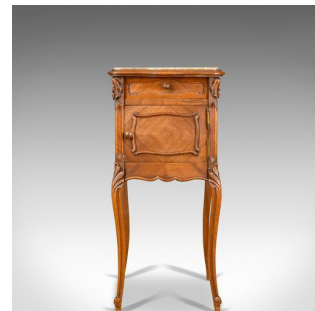

Antique Bedside Cabinet, French Walnut Marble Top Pot Cupboard Circa 1890

DESCRIPTION

Our Stock # 18.5278

This is an antique bedside cabinet, a French walnut marble top pot cupboard dating to circa 1890.

- Elegant form in good proportion and of quality craftsmanship
- Attractive tones to the walnut with a mellow wax polished finish
- Well figured, inset, shaped, bluish marble top in good order
- Raised on slender cabriole legs all round
- Decorated with carved flora and foliate detail
- Marble lined cupboard ideal for cool storage
- Dovetailed frieze drawer with scrolled field panel
- Quarter veneered cabinet door with carved scrolled border
- Both dressed with turned pulls

An appealing bedside cabinet with solid joints and construction. Delivered waxed, polished and ready for the home.

Search [London Fine for #18.5278](#) , or scan the QR code for more photos and details

DIMENSIONS

Max Width: 40cm (15.75")

Max Depth: 40cm (15.75")

Max Height: 84cm (33")

LIST PRICE

£685.00