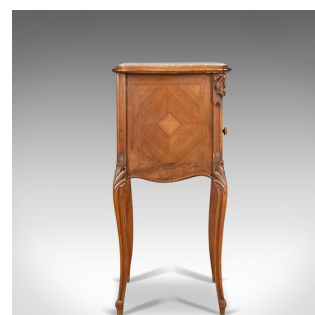

Antique Bedside Cabinet, French Walnut Marble Top Pot Cupboard Circa 1890

DESCRIPTION

Our Stock # 18.5278

This is an antique bedside cabinet, a French walnut marble top pot cupboard dating to circa 1890.

- Elegant form in good proportion and of quality craftsmanship
- Attractive tones to the walnut with a mellow wax polished finish
- Well figured, inset, shaped, bluish marble top in good order
- Raised on slender cabriole legs all round
- Decorated with carved flora and foliate detail
- Marble lined cupboard ideal for cool storage
- Dovetailed frieze drawer with scrolled field panel
- Quarter veneered cabinet door with carved scrolled border
- Both dressed with turned pulls

An appealing bedside cabinet with solid joints and construction. Delivered waxed, polished and ready for the home.

Search [London Fine for #18.5278](#) , or scan the QR code for more photos and details

DIMENSIONS

Max Width: 40cm (15.75")

Max Depth: 40cm (15.75")

Max Height: 84cm (33")

LIST PRICE

£685.00