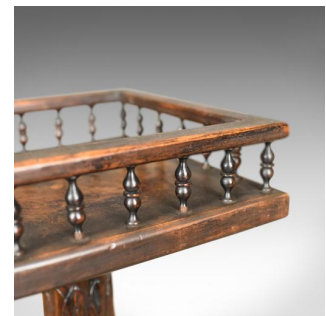

Antique Plant Stand, English, Victorian, Torchere, Table, Mahogany, Circa 1880

**DESCRIPTION**

Our Stock # 18.5206

This is an antique plant stand, an English, Victorian torchere table in mahogany dating to circa 1880.

- Attractive dark stained mahogany with a wax polished finish
- Well figured galleried platform featuring miniature turned spindles
- Raised on a baluster turned pillar decorated with carved acanthus leaves
- Central collar fluted with bead trace and ring turning
- Anchored in a square, stepped plinth standing upon bun feet

A super antique plant stand with solid joints and construction. Delivered waxed, polished and ready for the home.

Search [London Fine for #18.5206](#), or scan the QR code for more photos and details

DIMENSIONS

Max Width: 27.5cm (10.75")

Max Depth: 27.5cm (10.75")

Max Height: 77cm (30.25")