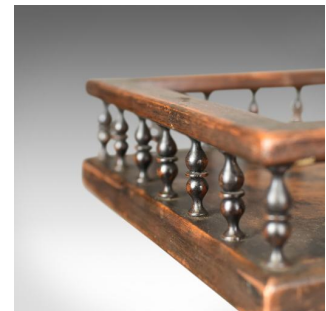

Antique Plant Stand, English, Victorian, Torchere, Table, Mahogany, Circa 1880

**DESCRIPTION**

Our Stock # 18.5206

This is an antique plant stand, an English, Victorian torchere table in mahogany dating to circa 1880.

- Attractive dark stained mahogany with a wax polished finish
- Well figured galleried platform featuring miniature turned spindles
- Raised on a baluster turned pillar decorated with carved acanthus leaves
- Central collar fluted with bead trace and ring turning
- Anchored in a square, stepped plinth standing upon bun feet

A super antique plant stand with solid joints and construction. Delivered waxed, polished and ready for the home.

Search [London Fine for #18.5206](#), or scan the QR code for more photos and details

DIMENSIONS