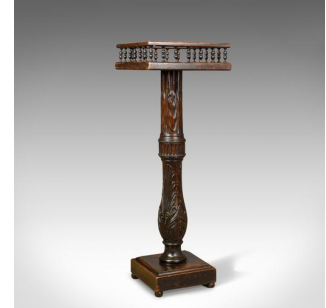

Antique Plant Stand, English, Victorian, Torchere, Table, Mahogany, Circa 1880

**DESCRIPTION**

Our Stock # 18.5206

This is an antique plant stand, an English, Victorian torchere table in mahogany dating to circa 1880.

- Attractive dark stained mahogany with a wax polished finish
- Well figured galleried platform featuring miniature turned spindles
- Raised on a baluster turned pillar decorated with carved acanthus leaves
- Central collar fluted with bead trace and ring turning
- Anchored in a square, stepped plinth standing upon bun feet

A super antique plant stand with solid joints and construction. Delivered waxed, polished and ready for the home.

Search [London Fine for #18.5206](#), or scan the QR code for more photos and details

DIMENSIONS

Max Width: 27.5cm (10.75")

Max Depth: 27.5cm (10.75")

Max Height: 77cm (30.25")