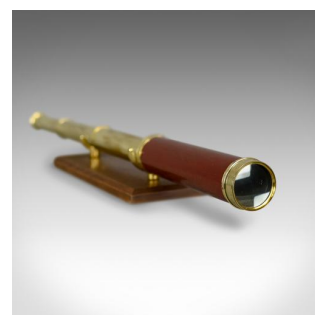

Antique Telescope, Three Draw Terrestrial, Achromatic, Refractor, Dollond c.1800

DESCRIPTION

Our Stock # 18.5063

This is an antique telescope, a three draw terrestrial achromatic refractor. An English Georgian piece by Dollond dating to circa 1800.

Perfect for bird watching, landscape appreciation, wildlife, or maritime observation. Equally suitable for observing the night sky. Supplied ready to enjoy.

- Engraved 'Dollond London'
- Presenting a clear, sharp optical performance
- Original leather carry case, strap absent
- Supplied with an London Fine oak and brass 'Captain's Stand' for display
- Parallel, painted fruitwood primary barrel
- Triple, brass, segmented draw tubes in good order
- Offering a smooth draw action and easy focus
- 42mm, 1.75" objective lens
- Swivel dust cover to flared eye cup

Search [London Fine for #18.5063](#) , or scan the QR code for more photos and details

DIMENSIONS

Fully Drawn Length: 72.5cm (28.5")

Closed Length: 23.5cm (9.25")

Objective Glass Diameter: 42cm (16.5")

Find out more about Dollond here...