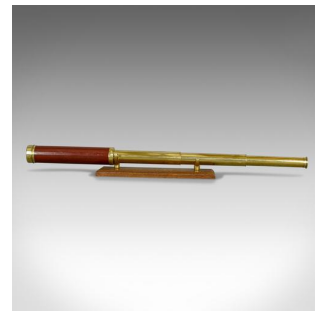

Antique Telescope, Three Draw Terrestrial, Achromatic, Refractor, Dollond c.1800

DESCRIPTION

Our Stock # 18.5063

This is an antique telescope, a three draw terrestrial achromatic refractor. An English Georgian piece by Dollond dating to circa 1800.

Perfect for bird watching, landscape appreciation, wildlife, or maritime observation. Equally suitable for observing the night sky. Supplied ready to enjoy.

- Engraved 'Dollond London'
- Presenting a clear, sharp optical performance
- Original leather carry case, strap absent
- Supplied with an London Fine oak and brass 'Captain's Stand' for display
- Parallel, painted fruitwood primary barrel
- Triple, brass, segmented draw tubes in good order
- Offering a smooth draw action and easy focus
- 42mm, 1.75" objective lens
- Swivel dust cover to flared eye cup

Search [London Fine for #18.5063](#) , or scan the QR code for more photos and details

DIMENSIONS

Fully Drawn Length: 72.5cm (28.5")

Closed Length: 23.5cm (9.25")

Objective Glass Diameter: 42cm (16.5")

Find out more about Dollond here...