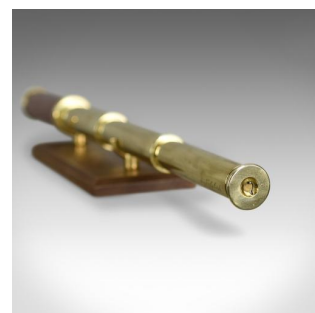

Antique Telescope, Three Draw Terrestrial, Achromatic, Refractor, Dollond c.1800

DESCRIPTION

Our Stock # 18.5063

This is an antique telescope, a three draw terrestrial achromatic refractor. An English Georgian piece by Dollond dating to circa 1800.

Perfect for bird watching, landscape appreciation, wildlife, or maritime observation. Equally suitable for observing the night sky. Supplied ready to enjoy.

- Engraved 'Dollond London'
- Presenting a clear, sharp optical performance
- Original leather carry case, strap absent
- Supplied with an London Fine oak and brass 'Captain's Stand' for display
- Parallel, painted fruitwood primary barrel
- Triple, brass, segmented draw tubes in good order
- Offering a smooth draw action and easy focus
- 42mm, 1.75" objective lens
- Swivel dust cover to flared eye cup

Search [London Fine for #18.5063](#) , or scan the QR code for more photos and details

DIMENSIONS

Fully Drawn Length: 72.5cm (28.5")

Closed Length: 23.5cm (9.25")

Objective Glass Diameter: 42cm (16.5")

Find out more about Dollond here...