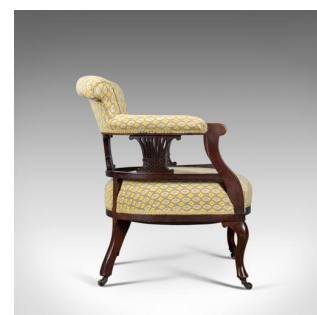

Pair of Antique Salon Chairs, English, Victorian, Scroll Back, Armchairs, c.1870

DESCRIPTION

Our Stock # 18.5266

This is a pair of antique salon chairs, English, Victorian scroll back bedroom armchairs displaying classical overtones and dating to circa 1870.

- Sumptuous broad and plump comfortable seats
- Well sprung and traditionally stuffed
- Finished in a quality needlepoint textured patterned cloth in very good order
- Matching brocade trim and edge detailing
- Mahogany frames displaying good colour
- Horseshoe armrests, padded with a raised scroll back
- Triple fan pierced splats supporting the armrest
- Cabriole legs to the front, swept, square section rear
- Riding upon the original brass castors

A fine pair of antique salon chairs with solid joints and construction. Delivered waxed, polished and ready for the home.

Search [London Fine for #18.5266](#) , or scan the QR code for more photos and details

DIMENSIONS

- Max Width: 66cm (26")
- Max Depth: 61cm (24")
- Max Height: 78.75cm (31")
- Seat Width: 53cm (20.75")
- Seat Depth: 53cm (20.75")
- Seat Height: 40.5cm (16")