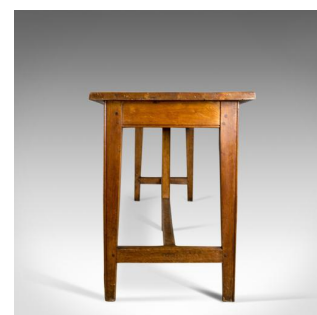

Antique Refectory Table, Victorian, Long, Narrow, Dining, Console, Oak, Circa 1880

DESCRIPTION

Our Stock # 18.5261

This is an antique refectory table, an English, Victorian, very long console table, suitable as a narrow dining table, in oak and dating to circa 1880.

- Attractive honey tones to the solid English oak
- Grain interest and a desirable aged patina
- Of quality craftsmanship with pegged joints
- Five plank top with planks running entire length
- Raised on five tapering square section legs
- United by an 'H' stretcher featuring stop ended chamfers

Rare to find an antique refectory console table at such a length. Solid joints and construction, delivered waxed, polished and ready for the home.

Search [London Fine for #18.5261](#) , or scan the QR code for more photos and details

DIMENSIONS

Max Width: 279.5cm (110")

Max Depth: 59cm (23.25")

Max Height: 78cm (30.75")