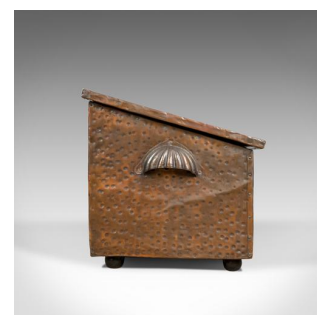

Antique Log Box, English, Art Nouveau, Fireside Scuttle, Copper, Circa 1920

DESCRIPTION

Our Stock # 18.5220
This is an antique log box, an English, Art Nouveau, fireside scuttle in coppered finish dating to c.1920.

- A pleasing fireside storage box presented in good antique condition
- Suitable for coal, logs and kindling or helpful when removing ash
- Benefiting from a removable inner tin sleeve with handles
- Attractive, pressed floral spray design to hinged lid
- Embossed 'LOGS' flanked by a pair of flowers to the front panel
- Hammered finish and standing upon bun feet
- Shell shaped carry handles to either end
- Seams in good order and displaying a desirable aged patina
- Of quality craftsmanship and in good order throughout

An attractive and useful box to be welcomed into any fireside location. Delivered ready for the home.

Search [London Fine for #18.5220](#), or scan the QR code for more photos and details

DIMENSIONS

Max Width: 45.75cm (18")
Max Depth: 33cm (13")
Max Height: 32cm (12.5")