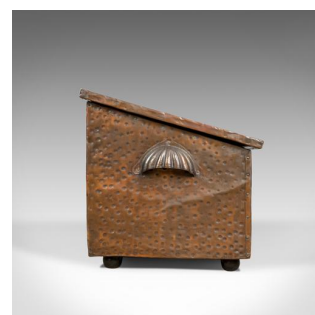

Antique Log Box, English, Art Nouveau, Fireside Scuttle, Copper, Circa 1920

**DESCRIPTION**

Our Stock # 18.5220  
This is an antique log box, an English, Art Nouveau, fireside scuttle in coppered finish dating to c.1920.

- A pleasing fireside storage box presented in good antique condition
- Suitable for coal, logs and kindling or helpful when removing ash
- Benefiting from a removable inner tin sleeve with handles
- Attractive, pressed floral spray design to hinged lid
- Embossed 'LOGS' flanked by a pair of flowers to the front panel
- Hammered finish and standing upon bun feet
- Shell shaped carry handles to either end
- Seams in good order and displaying a desirable aged patina
- Of quality craftsmanship and in good order throughout

Max Width: 45.75cm (18")  
Max Depth: 33cm (13")  
Max Height: 32cm (12.5")