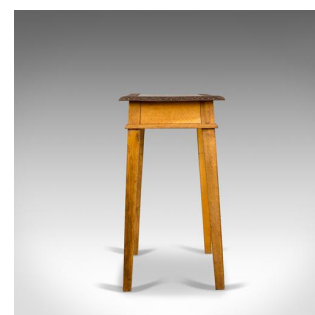

Antique Side Table, Carved, English, Oak, Occasional, Early C20th, Circa 1930

DESCRIPTION

Our Stock # 18.5219

This is an antique side table, a carved, English oak occasional table dating to the early 20th century circa 1930.

- Delightful colour with grain interest
- Desirable aged patina and a wax polished finish
- Appealing modest dimensions in good proportion
- The top with intricate carved reciprocating border
- Repeated in the chamfered edge detail
- Shallow frieze and raised on square section tapered legs

A fine antique side table with solid joints and construction. Delivered waxed, polished and ready for the home.

Search [London Fine for #18.5219](#) , or scan the QR code for more photos and details

DIMENSIONS

Max Width: 53cm (20.75")

Max Depth: 32cm (12.5")

Max Height: 60cm (23.5")