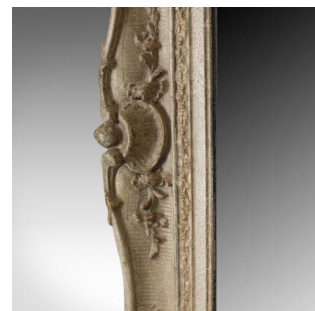

Antique Wall Mirror, Painted, English, Victorian, Mid-Sized Circa 1900

**DESCRIPTION**

Our Stock # 18.5273

This is an antique wall mirror, a painted English, Victorian picture frame dating to the late 19th century circa 1900.

- Attractive, Victorian painted gesso frame
- Decorated with scrolls, foliate detail and motif
- 19th Century classical taste
- Later mirror plate in very good order
- Can be hung portrait or landscape, fittings supplied
- Of quality craftsmanship and in good antique order

An attractive wall mirror for any room in the home. Solid joints and construction, delivered ready for the home.

Search [London Fine for #18.5273](#), or scan the QR code for more photos and details

DIMENSIONS

Max Width: 57cm (22.5")

Max Depth: 6cm (2.25")

Max Height: 63cm (24.75")