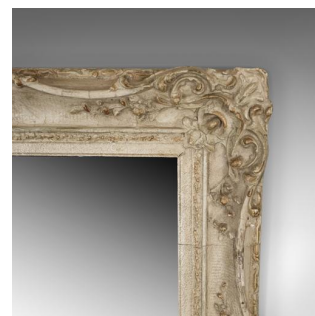

Antique Wall Mirror, Painted, English, Victorian, Mid-Sized Circa 1900

**DESCRIPTION**

Our Stock # 18.5273

This is an antique wall mirror, a painted English, Victorian picture frame dating to the late 19th century circa 1900.

- Attractive, Victorian painted gesso frame
- Decorated with scrolls, foliate detail and motif
- 19th Century classical taste
- Later mirror plate in very good order
- Can be hung portrait or landscape, fittings supplied
- Of quality craftsmanship and in good antique order

An attractive wall mirror for any room in the home. Solid joints and construction, delivered ready for the home.

Search [London Fine for #18.5273](#), or scan the QR code for more photos and details

DIMENSIONS