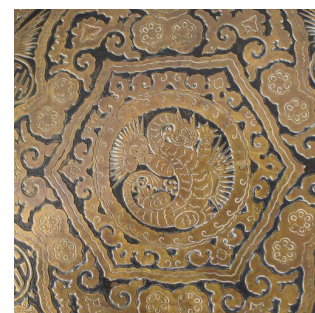

Asian Antique Side Table, Circular Brass Inlaid Tea, Benares, Berber, Circa 1900

**DESCRIPTION**

Our Stock # 18.5236

This is an Asian antique side table, a circular brass inlaid tea table. Oriental contemporary of a Benares or Berber table, dating to circa 1900.

- Beautifully patinated brass inlay on a black ground
- Profusely decorated featuring phoenix, foliate and lozenge detail
- Around a central dragon framed in a hexagonal panel
- The lower tier repeating the theme
- Raised on bobbin turned, hardwood legs

A charming antique side table with huge interest. Solid joints and construction, delivered waxed, polished and ready for the home.

Search [London Fine for #18.5236](#), or scan the QR code for more photos and details

**DIMENSIONS**

Max Width: 50cm (19.75")

Max Depth: 50cm (19.75")

Max Height: 64cm (25.25")