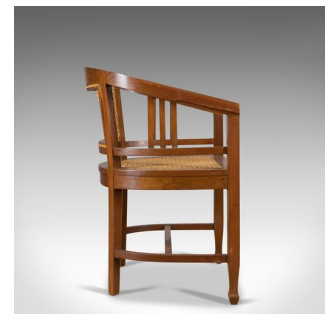

Set of Four Elbow Chairs, C20th Contemporary Tub Dining Chairs, Cane, Bergere

DESCRIPTION

Our Stock # 18.5209

This is a set of four elbow chairs, 20th century, contemporary tub dining chairs in a cane bergere style displaying oriental influence.

- Solid mahogany frames in good order throughout
- The chairs display well in rich, coffee tones
- Of quality craftsmanship, solidly constructed
- The cane in very good order and offering a comfortable seat
- Raked horseshoe armrest supported by front legs
- A triple bar decoration complimenting the design
- Square section legs united by a shaped 'H' stretcher

A good set of four elbow chairs ideal for the kitchen or conservatory. Solid joints and construction, delivered waxed, polished and ready for the home.

Search [London Fine for #18.5209](#) , or scan the QR code for more photos and details

DIMENSIONS

- Max Width: 59cm (23.25")
- Max Depth: 50.5cm (20")
- Max Height: 82cm (32.25")
- Seat Width: 49cm (19.25")
- Seat Depth: 46cm (18")
- Seat Height: 48cm (19")