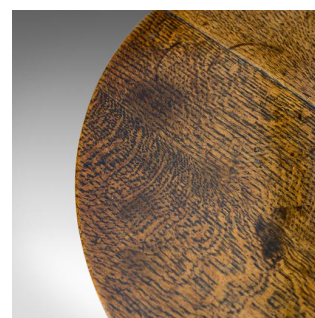

Antique Tilt Top Table, Georgian, Oak, Side, Lamp, English Circa 1800

**DESCRIPTION**

Our Stock # 18.5199

This is a good example of a provincial antique tilt top table dating to the late Georgian period, English circa 1800.

- English oak displaying good grain detail with wisps of medullary rays
- Deep, dark and rich tones with a desirable aged patina
- Planked top with a wax polished finish
- Raised on typical swept cabriole legs to spade feet
- Stout, turned stem with classical overtones
- Brass catch to lock table into position

A charming country piece with solid joints and construction. Delivered waxed, polished and ready for the home.

Search [London Fine for #18.5199](#) , or scan the QR code for more photos and details

DIMENSIONS