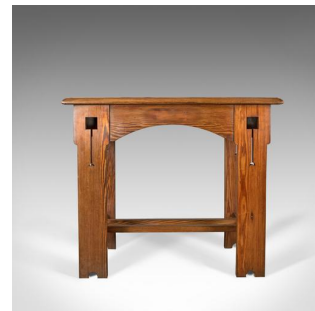

Antique Console Table, English, Arts & Crafts, Victorian, Pine, Side, Circa 1880

DESCRIPTION

Our Stock # 18.5195

This is an antique console table, an English, Arts and Crafts, Victorian pine side table dating to circa 1880.

- A delightful Arts & Crafts console table with ecclesiastic overtones
- In pitch pine displaying good colour and grain interest
- Of quality craftsmanship
- Broad plank top with modest edge moulding detail
- Deep, shaped aprons to the sides, straight at the ends
- Simplistic pierced decoration to the upper legs
- 'Mouse hole' feet to the plank legs united by twin bar stretcher

A super antique console table, would compliment a country kitchen. Solid joints and construction, delivered waxed, polished and ready for the home.

Search [London Fine for #18.5195](#), or scan the QR code for more photos and details

DIMENSIONS

Max Width: 91.5cm (36")

Max Depth: 60.5cm (23.75")

Max Height: 77cm (30.25")

LIST PRICE

£795.00