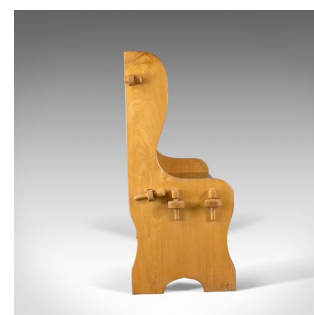

Mid-Century Modern Pine Settle, English Bench, Pew, Hall, Kitchen, Boot Room

DESCRIPTION

Our Stock # 18.5194

This is a mid-century modern pine settle, an English bench or pew, ideal for the hall, kitchen or boot room.

- Solid pine plank construction with a waxed finish
- Tongue and groove boards to the back with winged sides
- Solid seat slab rising from shaped 'mouse hole' legs
- Attractive pegged joint construction
- Rustic, provincial charm

A stable and useful bench seat. Solid joints and construction. Delivered Waxed, polished and ready for the home.

Search [London Fine for #18.5194](#) , or scan the QR code for more photos and details

DIMENSIONS