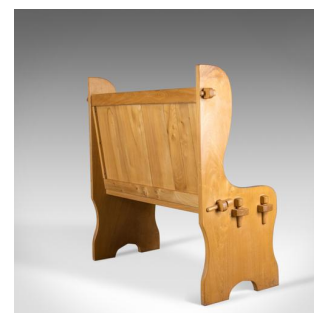

Mid-Century Modern Pine Settle, English Bench, Pew, Hall, Kitchen, Boot Room

DESCRIPTION

Our Stock # 18.5194

This is a mid-century modern pine settle, an English bench or pew, ideal for the hall, kitchen or boot room.

- Solid pine plank construction with a waxed finish
- Tongue and groove boards to the back with winged sides
- Solid seat slab rising from shaped 'mouse hole' legs
- Attractive pegged joint construction
- Rustic, provincial charm

A stable and useful bench seat. Solid joints and construction. Delivered Waxed, polished and ready for the home.

Search [London Fine for #18.5194](#) , or scan the QR code for more photos and details

DIMENSIONS

- Max Width: 127cm (50")
- Max Depth: 50cm (19.75")
- Max Height: 118cm (46.5")
- Seat Width: 110cm (43.25")
- Seat Depth: 37cm (14.5")
- Seat Height: 46cm (18")

LIST PRICE

£675.00