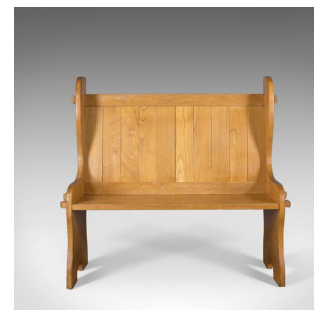

Mid-Century Modern Pine Settle, English Bench, Pew, Hall, Kitchen, Boot Room

DESCRIPTION

Our Stock # 18.5194

This is a mid-century modern pine settle, an English bench or pew, ideal for the hall, kitchen or boot room.

- Solid pine plank construction with a waxed finish
- Tongue and groove boards to the back with winged sides
- Solid seat slab rising from shaped 'mouse hole' legs
- Attractive pegged joint construction
- Rustic, provincial charm

A stable and useful bench seat. Solid joints and construction. Delivered Waxed, polished and ready for the home.

Search [London Fine for #18.5194](#) , or scan the QR code for more photos and details

DIMENSIONS

- Max Width: 127cm (50")
- Max Depth: 50cm (19.75")
- Max Height: 118cm (46.5")
- Seat Width: 110cm (43.25")
- Seat Depth: 37cm (14.5")
- Seat Height: 46cm (18")

LIST PRICE

£675.00