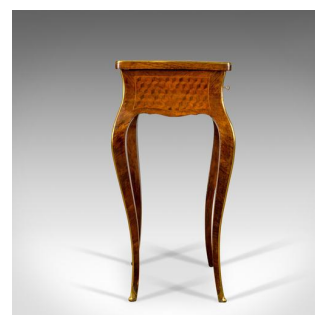

French Antique Vanity Table, Jewellery Box, Kingwood, 19th Century, Circa 1880

**DESCRIPTION**

Our Stock # 18.5126

This is a French antique vanity table, a jewellery box table in kingwood dating to the late 19th century, circa 1880.

- The kingwood displaying good colour and grain interest
- Finished in an appealing 'jeux de fond' cube marquetry
- Attractive French styling in good proportion
- The shaped top displays well around a central octagonal cartouche
- Crossbanded frame and trimmed with a brass inlay
- The serpentine apron continuing the cubed theme
- Raised on slender cabriole legs
- Herringbone grained flanking inlaid brass contour
- Capped with ormolu mounts to the feet
- Brass keyhole escutcheon with working lock and key
- Mirror fitted to the inside of the lid that holds up on an adjustable, locking stay

Search [London Fine for #18.5126](#) , or scan the QR code for more photos and details

**DIMENSIONS**

Max Width: 50cm (19.75")

Max Depth: 38cm (15")

Max Height: 75cm (29.5")