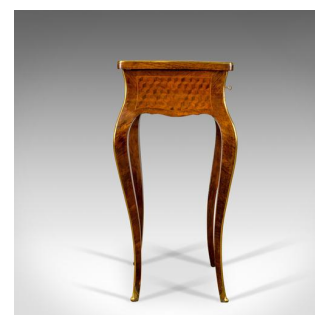

French Antique Vanity Table, Jewellery Box, Kingwood, 19th Century, Circa 1880

**DESCRIPTION**

Our Stock # 18.5126

This is a French antique vanity table, a jewellery box table in kingwood dating to the late 19th century, circa 1880.

- The kingwood displaying good colour and grain interest
- Finished in an appealing 'jeux de fond' cube marquetry
- Attractive French styling in good proportion
- The shaped top displays well around a central octagonal cartouche
- Crossbanded frame and trimmed with a brass inlay
- The serpentine apron continuing the cubed theme
- Raised on slender cabriole legs
- Herringbone grained flanking inlaid brass contour
- Capped with ormolu mounts to the feet
- Brass keyhole escutcheon with working lock and key
- Mirror fitted to the inside of the lid that holds up on an adjustable, locking stay

Search [London Fine for #18.5126](#) , or scan the QR code for more photos and details

**DIMENSIONS**

Max Width: 50cm (19.75")

Max Depth: 38cm (15")

Max Height: 75cm (29.5")