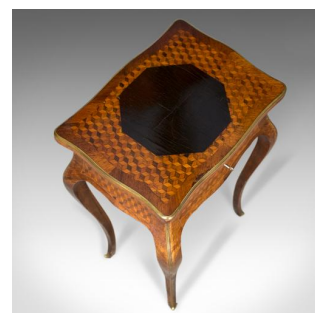

French Antique Vanity Table, Jewellery Box, Kingwood, 19th Century, Circa 1880

**DESCRIPTION**

Our Stock # 18.5126

This is a French antique vanity table, a jewellery box table in kingwood dating to the late 19th century, circa 1880.

- The kingwood displaying good colour and grain interest
- Finished in an appealing 'jeux de fond' cube marquetry
- Attractive French styling in good proportion
- The shaped top displays well around a central octagonal cartouche
- Crossbanded frame and trimmed with a brass inlay
- The serpentine apron continuing the cubed theme
- Raised on slender cabriole legs
- Herringbone grained flanking inlaid brass contour
- Capped with ormolu mounts to the feet
- Brass keyhole escutcheon with working lock and key
- Mirror fitted to the inside of the lid that holds up on an adjustable, locking stay

Search [London Fine for #18.5126](#) , or scan the QR code for more photos and details

**DIMENSIONS**

Max Width: 50cm (19.75")

Max Depth: 38cm (15")

Max Height: 75cm (29.5")