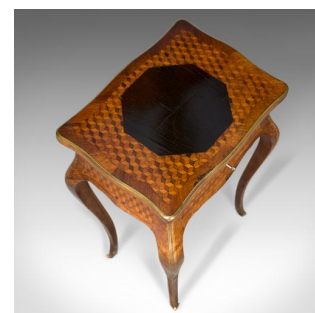

French Antique Vanity Table, Jewellery Box, Kingwood, 19th Century, Circa 1880

**DESCRIPTION**

Our Stock # 18.5126

This is a French antique vanity table, a jewellery box table in kingwood dating to the late 19th century, circa 1880.

- The kingwood displaying good colour and grain interest
- Finished in an appealing 'jeux de fond' cube marquetry
- Attractive French styling in good proportion
- The shaped top displays well around a central octagonal cartouche
- Crossbanded frame and trimmed with a brass inlay
- The serpentine apron continuing the cubed theme
- Raised on slender cabriole legs
- Herringbone grained flanking inlaid brass contour
- Capped with ormolu mounts to the feet
- Brass keyhole escutcheon with working lock and key
- Mirror fitted to the inside of the lid that holds up on an adjustable, locking stay

Search [London Fine for #18.5126](#) , or scan the QR code for more photos and details

**DIMENSIONS**

Max Width: 50cm (19.75")

Max Depth: 38cm (15")

Max Height: 75cm (29.5")