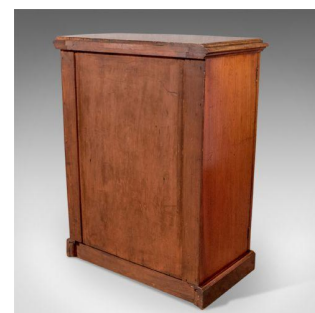

Antique Quality Side Cabinet Cupboard Flame Mahogany English Victorian
C1880

DESCRIPTION

Our Stock # 11.3414

A most pleasing side cabinet presented in good antique condition by the noted maker George Davis, of Plymouth, England.

- With classic Victorian detailing to this well crafted item of functional furniture
- Delightfully dressed with fine flame mahogany to the field panel doors
- Usefully sized offering practical storage and an upper surface perfect for display or a lamp
 - Rising from a continuous plinth, with moulded edge, through a full height pair of doors showing concave relief to the raised moulding at the crown of the inset panel
 - Desirable deep top balances the whole with a step to the pleasingly patinated top
 - Doors open on brass hinging to reveal a clean interior with sliding/removeable baize lined tray
- Attractive mahogany showing lightness of tone, quality grain and fine aged colour
- Brass lock escutcheon & brass lock - untested as correct key absent
- Bearing the original makers plate
- Of quality craftsmanship with attractive proportions