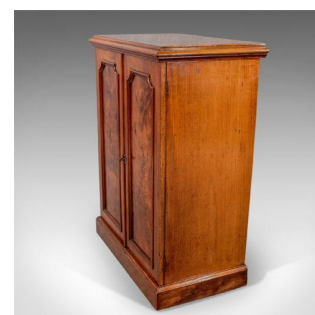

Antique Quality Side Cabinet Cupboard Flame Mahogany English Victorian
C1880

DESCRIPTION

Our Stock # 11.3414

A most pleasing side cabinet presented in good antique condition by the noted maker George Davis, of Plymouth, England.

- With classic Victorian detailing to this well crafted item of functional furniture
- Delightfully dressed with fine flame mahogany to the field panel doors
- Usefully sized offering practical storage and an upper surface perfect for display or a lamp
 - Rising from a continuous plinth, with moulded edge, through a full height pair of doors showing concave relief to the raised moulding at the crown of the inset panel
 - Desirable deep top balances the whole with a step to the pleasingly patinated top
 - Doors open on brass hinging to reveal a clean interior with sliding/removeable baize lined tray
- Attractive mahogany showing lightness of tone, quality grain and fine aged colour
- Brass lock escutcheon & brass lock - untested as correct key absent
- Bearing the original makers plate
- Of quality craftsmanship with attractive proportions