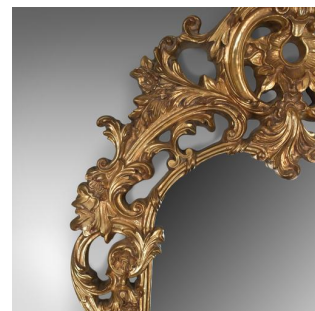

Large Wall Mirror, Victorian Taste, Late 20th Century

DESCRIPTION

Our Stock # 18.5239

This is a large wall mirror in the Victorian taste dating to the late 20th century.

- An elaborate and striking decorator's piece
- Giltwood finish to the frame with mirror plate in good order
- Decorated with extensive pierced foliate and floral mounts
- Feathered crest and shell to the base mounted in 'C' scrolls
- Strung and ready to hang portrait

An appealing and highly decorative mirror, ready for the home.

Search [London Fine for #18.5239](#), or scan the QR code for more photos and details

DIMENSIONS

Max Width: 73.5cm (29")

Max Depth: 6cm (2.25")