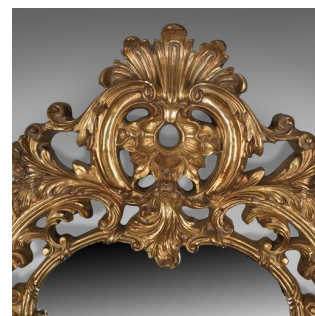

Large Wall Mirror, Victorian Taste, Late 20th Century

DESCRIPTION

Our Stock # 18.5239

This is a large wall mirror in the Victorian taste dating to the late 20th century.

- An elaborate and striking decorator's piece
- Giltwood finish to the frame with mirror plate in good order
- Decorated with extensive pierced foliate and floral mounts
- Feathered crest and shell to the base mounted in 'C' scrolls
- Strung and ready to hang portrait

An appealing and highly decorative mirror, ready for the home.

Search [London Fine for #18.5239](#), or scan the QR code for more photos and details

DIMENSIONS

Max Width: 73.5cm (29")

Max Depth: 6cm (2.25")