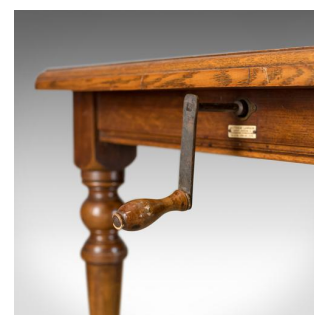

## Antique Dining Table, Scottish, Oak, Extending, Seats Six, Matthew Lawson C.1900

### DESCRIPTION

Our Stock # 18.5151

This is an antique dining table, a Scottish oak extending table by Matthew Lawson of Ayr, seating up to six comfortably and dating to circa 1900.

- Beautifully crafted in select Scottish oak
- Displaying grain interest and a desirable aged patina
- Of quality craftsmanship with a lustrous, wax polished finish
- Broad top featuring canted corners and edge moulding
- Narrow apron with winding arbour to one end with original handle
- Top opens smoothly to take extension leaf
- Attractive, tapering, turned legs
- Riding upon ceramic castors
- Bearing the maker's badge for Matthew Lawson

A fine table ideal for everyday use. Solid joints and construction, delivered waxed, polished and ready for the home.

Search [London Fine for #18.5151](#) , or scan the QR code for more photos and details

### DIMENSIONS

Min Width: 131cm (51.5")  
 Extension Leaf: 51.5cm (20.25")  
 Max Width: 182.5cm (71.75")  
 Max Depth: 107cm (42.25")  
 Max Height: 75cm (29.5")  
 Knee Clearance: 61cm (24")

Find out more about Matthew Lawson here...