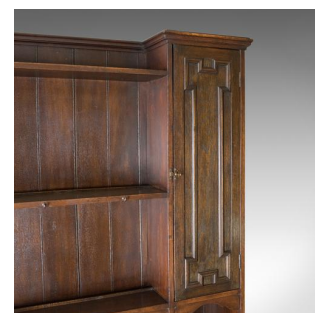

Antique Dresser, Victorian in the Jacobean Taste, English, Oak, Sideboard
c.1880

DESCRIPTION

Our Stock # 18.5150

This is an antique dresser, a Victorian country kitchen sideboard in the Jacobean taste. In oak by Snawdon Bros of Exeter and Plymouth and dating to circa 1880.

- A Victorian dresser in the Jacobean taste
- Good colour and grain interest with a lustrous wax, polished finish
- Geometric mouldings decorate the drawers and cabinet doors
- A pair of tall cupboards flank a central, open shelved display area
- Doors closed with later twist catches
- A serpentine apron to the lower shelf over deep counter top
- A suite of four, deep lower drawers arranged 'two over two'
- Dressed with solid brass drop handles over pierced 'batwing' back plates
- Standing upon five baluster turned legs united by a flat box stretcher, over bun feet

An attractive antique dresser for the country kitchen. Solid joints and construction, delivered waxed, polished and ready for the home.

Search [London Fine for #18.5150](#) , or scan the QR code for more photos and details

DIMENSIONS

Max Width: 145.5cm (57.25")

Max Depth: 65cm (25.5")

Max Height: 216.5cm (85.25")

Counter Height: 96cm (37.75")