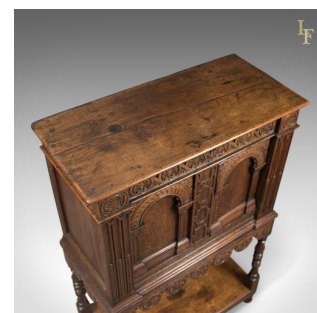

Victorian Antique Livery Cupboard in the 17th Century Taste, English, Oak
c.1880

DESCRIPTION

Our Stock # 12.1577

This is a Victorian antique livery cupboard in the 17th Century taste, English oak, c.1880.

- Warm hues and grain interest in the English oak
- Richly decorated with carved detail
- Raised on turned legs united by lower display tier
- Planked top displays well with a deep wax polish finish
- Dentil moulding over carved foliate guilloche frieze
- Shaped apron repeating frieze detail
- A pair of doors feature carved arch detail
- Separated by a central geometrically carved panel
- Flanked by semi-fluted and reeded stiles
- Opening the cupboard to reveal voluminous storage space

Search [London Fine for #12.1577](#) , or scan the QR code for more photos and details

DIMENSIONS

Max Width: 87cm (34.25")

Max Depth: 42cm (16.5")

Max Height: 132cm (52")