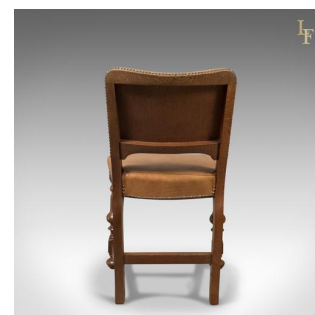

Set of 6 Antique Dining Chairs, Oak & Leather, English, Edwardian c.1910

DESCRIPTION

Our Stock # LFA-1570 This is a set of 6 antique dining chairs in oak and leather. English, dating to the Edwardian period c.1910.

- A fine set of chairs in good order throughout
- English oak displaying consistent colour and grain interest
- Professionally upholstered in a quality tan leather hide with studded finish
- Raised on stout, turned oak front legs and shaped square section rear
- United by an 'H' stretcher with additional rear stretcher for strength
- Dished seat rail, padded back rest and traditionally stuffed for comfort

A good quality set of chairs with solid joints and construction. Delivered waxed, polished and ready for the home.

Search [London Fine](#) for #LFA-1570 or scan the QR code for more photos and details

DIMENSIONS