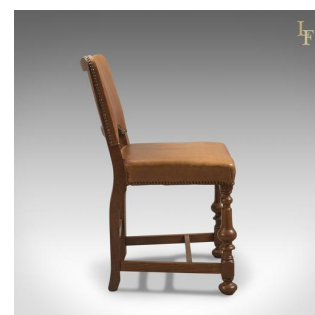

Set of 6 Antique Dining Chairs, Oak & Leather, English, Edwardian c.1910

DESCRIPTION

Our Stock # LFA-1570 This is a set of 6 antique dining chairs in oak and leather. English, dating to the Edwardian period c.1910.

- A fine set of chairs in good order throughout
- English oak displaying consistent colour and grain interest
- Professionally upholstered in a quality tan leather hide with studded finish
- Raised on stout, turned oak front legs and shaped square section rear
- United by an 'H' stretcher with additional rear stretcher for strength
- Dished seat rail, padded back rest and traditionally stuffed for comfort

A good quality set of chairs with solid joints and construction. Delivered waxed, polished and ready for the home.

Search [London Fine](#) for #LFA-1570 or scan the QR code for more photos and details

DIMENSIONS