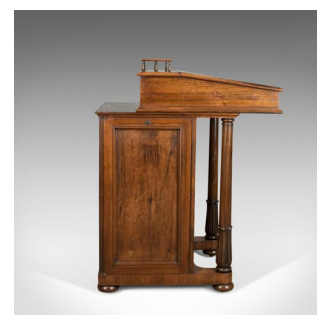

Antique Davenport, Burrey & White, Rosewood, Desk, William IV, Circa 1835

DESCRIPTION

Our Stock # 18.5025

This is an antique Davenport from the prestigious cabinet maker's Burrey & White of Shrewsbury. A rosewood desk dating to the early 19th century during the reign of William IV, circa 1835.

- A superior piece presented in excellent condition
- Delightful colour and grain interest to the select rosewood
- Cabinetry by Burrey & White, fitted with Bramah locks, keys absent
- Galleried desktop slides forward for additional knee space
- Finished with a twin tooled, olive skiver
- Raised on turned and tapered pillars rising from carved bell flowers
- Standing upon bun feet over hidden brass castors
- The fall hinges beautifully with a built in brass, multi-point stay
- Inside, a pair of stationery drawers over a pair of faux drawers
- Burr maple fonts with ash linings and dressed with ebony pulls
- The lower right hand pull acts as a concealed locking pin

Search [London Fine for #18.5025](#) , or scan the QR code for more photos and details

DIMENSIONS

Max Width: 53.5cm (21")

Max Depth: 54cm (21.25")

Max Height: 89.5cm (35.25")