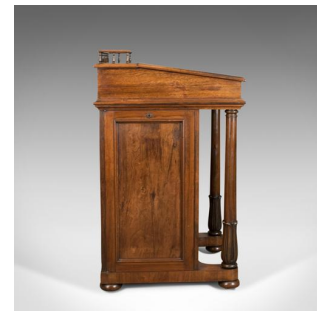

Antique Davenport, Burrey & White, Rosewood, Desk, William IV, Circa 1835

DESCRIPTION

Our Stock # 18.5025

This is an antique Davenport from the prestigious cabinet maker's Burrey & White of Shrewsbury. A rosewood desk dating to the early 19th century during the reign of William IV, circa 1835.

- A superior piece presented in excellent condition
- Delightful colour and grain interest to the select rosewood
- Cabinetry by Burrey & White, fitted with Bramah locks, keys absent
- Galleried desktop slides forward for additional knee space
- Finished with a twin tooled, olive skiver
- Raised on turned and tapered pillars rising from carved bell flowers
- Standing upon bun feet over hidden brass castors
- The fall hinges beautifully with a built in brass, multi-point stay
- Inside, a pair of stationery drawers over a pair of faux drawers
- Burr maple fonts with ash linings and dressed with ebony pulls
- The lower right hand pull acts as a concealed locking pin

Search [London Fine for #18.5025](#) , or scan the QR code for more photos and details

DIMENSIONS

Max Width: 53.5cm (21")

Max Depth: 54cm (21.25")

Max Height: 89.5cm (35.25")