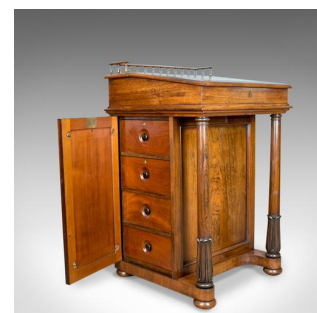

Antique Davenport, Burrey & White, Rosewood, Desk, William IV, Circa 1835

DESCRIPTION

Our Stock # 18.5025

This is an antique Davenport from the prestigious cabinet maker's Burrey & White of Shrewsbury. A rosewood desk dating to the early 19th century during the reign of William IV, circa 1835.

- A superior piece presented in excellent condition
- Delightful colour and grain interest to the select rosewood
- Cabinetry by Burrey & White, fitted with Bramah locks, keys absent
- Galleried desktop slides forward for additional knee space
- Finished with a twin tooled, olive skiver
- Raised on turned and tapered pillars rising from carved bell flowers
- Standing upon bun feet over hidden brass castors
- The fall hinges beautifully with a built in brass, multi-point stay
- Inside, a pair of stationery drawers over a pair of faux drawers
- Burr maple fonts with ash linings and dressed with ebony pulls
- The lower right hand pull acts as a concealed locking pin

Search [London Fine for #18.5025](#) , or scan the QR code for more photos and details

DIMENSIONS

Max Width: 53.5cm (21")

Max Depth: 54cm (21.25")

Max Height: 89.5cm (35.25")