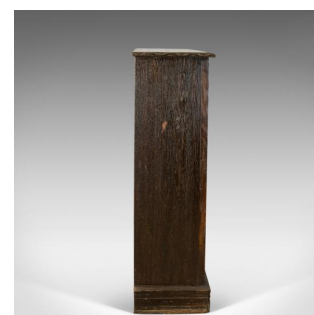

Antique Bookshelf, English Oak, Victorian Bookcase Jacobean Overtones Circa 1880

DESCRIPTION

Our Stock # 18.5021

This is an antique bookshelf, an English oak, Victorian bookcase with Jacobean overtones dating to circa 1880.

- Mid-sized bookshelf with a dark oak finish
- Desirable aged patina and displaying Jacobean overtones
- Pair of fixed shelves offering 24cm, 9.5 inch, shelf depth
- Raised on a continuous plinth base carved with running foliate detail
- The shelves flanked by a pair of guilloche carved stiles
- The header rail featuring carved diamond lozenges
- Beneath a plank top displaying grain interest

A super set of shelves that display well. Solid joints and construction, delivered waxed, polished and ready for the home.

Search [London Fine for #18.5021](#) , or scan the QR code for more photos and details