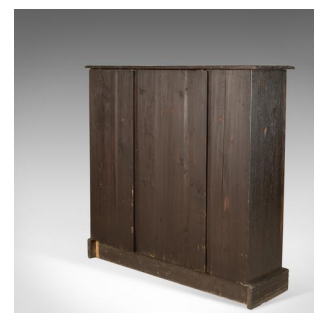

Antique Bookshelf, English Oak, Victorian Bookcase Jacobean Overtones Circa 1880

DESCRIPTION

Our Stock # 18.5021

This is an antique bookshelf, an English oak, Victorian bookcase with Jacobean overtones dating to circa 1880.

- Mid-sized bookshelf with a dark oak finish
- Desirable aged patina and displaying Jacobean overtones
- Pair of fixed shelves offering 24cm, 9.5 inch, shelf depth
- Raised on a continuous plinth base carved with running foliate detail
- The shelves flanked by a pair of guilloche carved stiles
- The header rail featuring carved diamond lozenges
- Beneath a plank top displaying grain interest

A super set of shelves that display well. Solid joints and construction, delivered waxed, polished and ready for the home.

Search [London Fine for #18.5021](#) , or scan the QR code for more photos and details

DIMENSIONS

Max Width: 108cm (42.5")
 Max Depth: 32cm (12.5")
 Max Height: 104cm (41")
 Top Shelf Height: 22cm (8.75")
 Middle Shelf Height: 27cm (10.75")
 Bottom Shelf Height: 30cm (11.75")
 Top Two Shelf Depths: 24cm (9.5")