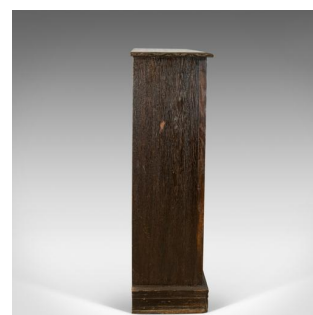

## Antique Bookshelf, English Oak, Victorian Bookcase Jacobean Overtones Circa 1880

### DESCRIPTION

Our Stock # 18.5021

This is an antique bookshelf, an English oak, Victorian bookcase with Jacobean overtones dating to circa 1880.

- Mid-sized bookshelf with a dark oak finish
- Desirable aged patina and displaying Jacobean overtones
- Pair of fixed shelves offering 24cm, 9.5 inch, shelf depth
- Raised on a continuous plinth base carved with running foliate detail
- The shelves flanked by a pair of guilloche carved stiles
- The header rail featuring carved diamond lozenges
- Beneath a plank top displaying grain interest

A super set of shelves that display well. Solid joints and construction, delivered waxed, polished and ready for the home.

Search [London Fine for #18.5021](#) , or scan the QR code for more photos and details