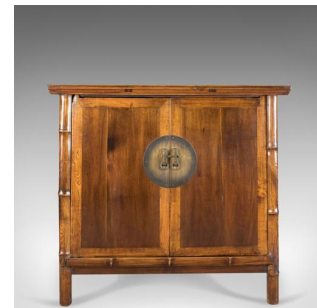

## Large Elm Cabinet, Oriental Taste, Late 20th Century Chinese Cupboard

### DESCRIPTION

Our Stock # 18.5018

This is a large elm cabinet in the oriental taste, a late 20th century Chinese cupboard.

- Mellow caramel hues in a subtle two tone design
- Attractive grain interest in the wax polished finish
- Raised on circular section bamboo style legs
- Single panel top displays well, chamfered into frame
- A pair of broad doors open and slide back into the cabinet
- Dressed with a traditional brass closing circular plate and pin catch
- The interior undivided, offering voluminous storage within

An appealing, multi-purpose cabinet with solid joints and construction. Delivered waxed, polished and ready for the home.

Search [London Fine for #18.5018](#) , or scan the QR code for more photos and details

### DIMENSIONS

Max Width: 101cm (39.75")

Max Depth: 68cm (26.75")

Max Height: 94cm (37")