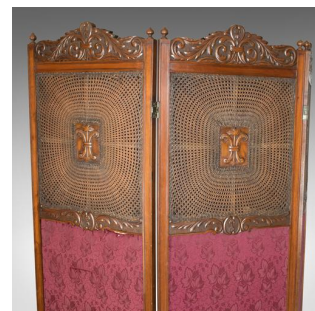

Antique Folding Screen, Edwardian Room Divider, Photographer's Prop Circa 1910

DESCRIPTION

Our Stock # 10.1787

This is an antique folding screen, an Edwardian three panel screen. An English room divider perfect as a photographer's prop, dating to c.1910.

- Front side displaying a superb, original, cane work panel around carved bushel plaque
- Framed in mahogany, classically carved, featuring 'C' scrolls and acanthus leaves
- The lower part of the panel finished in a striking, purple, woven silk with foliate detail
- Desirable aged patina and of quality craftsmanship
- Original double swing hinges and posts capped with turned finials
- Rear panel somewhat distressed finished in patterned fabric
- Fairly minor tear to one of the front silk panels, does not detract

A piece of immense interest delivered ready for use. Solid joints and construction, delivered waxed, polished and ready for the home.

Search [London Fine for #10.1787](#) , or scan the QR code for more photos and details

DIMENSIONS

- Each Panel:
- Max Width: 55cm (21.75")
 - Max Depth: 2.5cm (1")
 - Max Height: 186cm (73.25")
 - Max Open Width: 165cm (65")