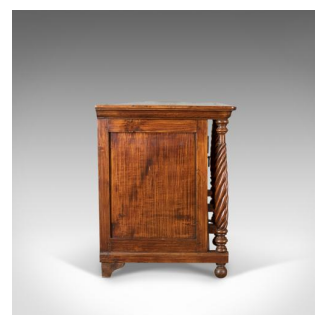

## Antique Sideboard, Colonial Cabinet, Fruitwood, Cupboard, Early 20th Century

### DESCRIPTION

Our Stock # 18.5155

This is an antique sideboard, a colonial cabinet in fruitwood, a cupboard dating to the early 20th century.

- Attractive russet tones to the fruitwood with a desirable aged patina
- Raised on bun feet and featuring four, tapering barley twist columns
- Of Anglo Indian colonial influence
- Two plank top cleated by stout edge moulding
- A pair of cupboards with field panel doors decorated with ovular panels
- Dressed with iron loop handles, keyholes with locks absent
- Flanking a central open cupboard divided by a single shelf

An appealing antique sideboard with solid joints and construction. Delivered waxed, polished and ready for the home.

Search [London Fine for #18.5155](#), or scan the QR code for more photos and details

### DIMENSIONS

Max Width: 165cm (65")

Max Depth: 56cm (22")

Max Height: 72cm (28.25")