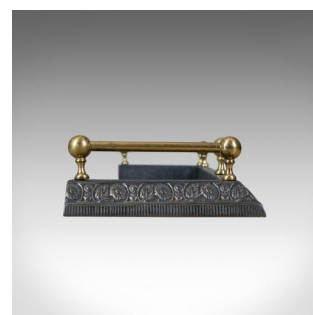

Vintage Cast Iron Fire Kerb, C20th Fireplace Hearth Surround, Art Nouveau Taste

DESCRIPTION

Our Stock # 12.1840

This is a vintage cast iron and brass fire kerb, a late 20th century fireplace hearth surround in the Art Nouveau taste.

- Of quality craftsmanship
- Heavy cast iron with a matt graphite finish
- Dressed with three ball, corner brass rails
- Cast floral decoration in the Art Nouveau taste
- Ideal hearth surround for any fireplace

Attractive and understated design. Solid joints and construction, delivered polished and ready for the home.

Search [London Fine for #12.1840](#), or scan the QR code for more photos and details

DIMENSIONS