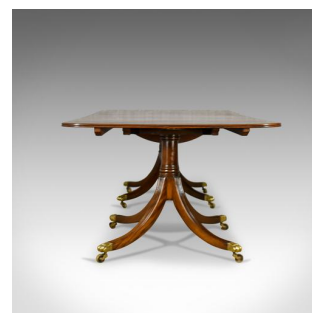

## Six to Eight Seat, Extending Dining Table in Regency Taste, Mahogany, C20th

### DESCRIPTION

Our Stock # 18.5186

This is a six to eight seat, extending dining table in the Regency taste, an English, mahogany table dating to the late 20th century.

- Raised on splayed and swept, reeded legs
- Riding upon good quality, solid brass castors under hairy paw feet
- Turned baluster columns providing a stable surface
- Rounded 'D' ends to top with generous extension leaf
- Good, consistent colour and grain interest in the mahogany top
- Crossbanded to the perimeter delineated with an ebonised string

A fine dining table seating eight fully extended (4-6 closed). Some superficial marks consistent with careful use, nothing to detract from this imposing piece. Solid joints and construction. Delivered waxed, polished and ready for the home.