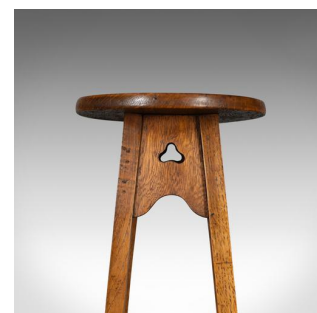

## Antique Plant Stand, Arts & Crafts, Torchere, Liberty Taste, Oak, Circa 1910

### DESCRIPTION

Our Stock # 18.5181

This is an antique plant stand, an Arts & Crafts torchere in the Liberty taste. Crafted in English oak and dating to circa 1910 in the Edwardian period.

- Liberty-esque in its simplicity and quality
- Beautifully crafted in select English oak
- Appealing biscuit tones in a wax polished finish
- Grain interest and a desirable aged patina
- Circular top featuring a drip recess to the border
- Deep, shaped aprons; pierced with trefoil detail
- Raised on splayed, square section legs
- United by a platform, lower tier stretcher

A super Arts & Crafts antique plant stand. Solid joints and construction, delivered waxed, polished and ready for the home.

Search [London Fine for #18.5181](#) , or scan the QR code for more photos and details

### DIMENSIONS

Max Width: 28cm (11")

Max Depth: 28cm (11")

Max Height: 90.5cm (35.75")

Top Diameter: 23.5cm (9.25")