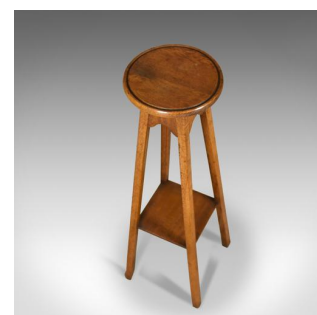

## Antique Plant Stand, Arts & Crafts, Torchere, Liberty Taste, Oak, Circa 1910

### DESCRIPTION

Our Stock # 18.5181

This is an antique plant stand, an Arts & Crafts torchere in the Liberty taste. Crafted in English oak and dating to circa 1910 in the Edwardian period.

- Liberty-esque in its simplicity and quality
- Beautifully crafted in select English oak
- Appealing biscuit tones in a wax polished finish
- Grain interest and a desirable aged patina
- Circular top featuring a drip recess to the border
- Deep, shaped aprons; pierced with trefoil detail
- Raised on splayed, square section legs
- United by a platform, lower tier stretcher

A super Arts & Crafts antique plant stand. Solid joints and construction, delivered waxed, polished and ready for the home.

Search [London Fine for #18.5181](#) , or scan the QR code for more photos and details

### DIMENSIONS

Max Width: 28cm (11")

Max Depth: 28cm (11")

Max Height: 90.5cm (35.75")

Top Diameter: 23.5cm (9.25")