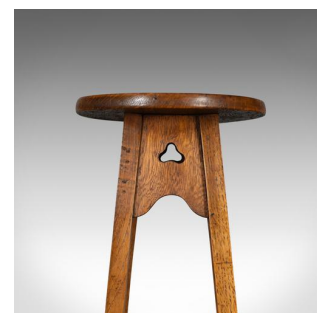

Antique Plant Stand, Arts & Crafts, Torchere, Liberty Taste, Oak, Circa 1910

DESCRIPTION

Our Stock # 18.5181

This is an antique plant stand, an Arts & Crafts torchere in the Liberty taste. Crafted in English oak and dating to circa 1910 in the Edwardian period.

- Liberty-esque in its simplicity and quality
- Beautifully crafted in select English oak
- Appealing biscuit tones in a wax polished finish
- Grain interest and a desirable aged patina
- Circular top featuring a drip recess to the border
- Deep, shaped aprons; pierced with trefoil detail
- Raised on splayed, square section legs
- United by a platform, lower tier stretcher

A super Arts & Crafts antique plant stand. Solid joints and construction, delivered waxed, polished and ready for the home.

Search [London Fine for #18.5181](#) , or scan the QR code for more photos and details

DIMENSIONS

Max Width: 28cm (11")

Max Depth: 28cm (11")

Max Height: 90.5cm (35.75")

Top Diameter: 23.5cm (9.25")