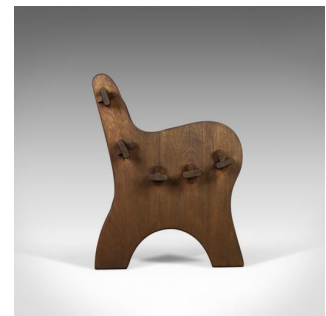

Vintage Branson Burbage Bench, English, Hardwood, Outdoor, Indoor Late C20th

DESCRIPTION

Our Stock # 18.5171

This is a vintage Branson Burbage bench, an English hardwood bench for outdoor or indoor use dating to the late 20th century.

- Solid hardwood with a dark finish
- Classic design with country character
- Wedged design for easy assembly, simply store when not in use
- Contoured, slatted design for comfort
- Attractive arched legs and sinuous lines
- Hand made and of quality craftsmanship

A traditional bench of character from a reputable English firm. Solid joints and construction, delivered waxed, polished and ready for the home.

Search [London Fine for #18.5171](#) , or scan the QR code for more photos and details

DIMENSIONS

Max Width: 148cm (58.25")

Max Depth: 58cm (22.75")

Max Height: 76cm (30")

Seat Width: 131cm (51.5")

Seat Depth: 38cm (15")

Seat Height: 41cm (16.25")

LIST PRICE