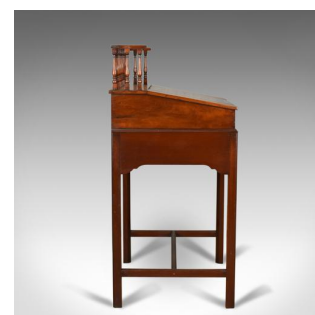

## Antique Clerks Writing Desk, English, Victorian, Mahogany Tall Bureau Circa 1870

### DESCRIPTION

Our Stock # 18.5163

This is an antique clerk's desk, an English, Victorian, mahogany, tall bureau dating to circa 1870.

- Delightful russet tones to the rich, dark mahogany
- Grain interest and a desirable aged patina
- Back in good order - ideal for centre room placement
- Raised on square section legs with chamfered inner corners
- Single, mahogany lined, dovetailed, frieze drawer
- Dressed with the original, swan neck, brass drop handles
- Desk writing slope features a brass lock escutcheon and lock, key absent
- High, turned, spindled gallery to the rear in classical form
- Of quality craftsmanship with a wax polished finish
- Slope lifts easily and rest upon the gallery
- Inside a large recess offering voluminous storage

### DIMENSIONS

Max Width: 69cm (27.25")  
 Max Depth: 58cm (22.75")  
 Max Height: 122cm (48")  
 Desk Height at Front: 94.5cm (37.25")  
 Knee Clearance: 68cm (26.75")