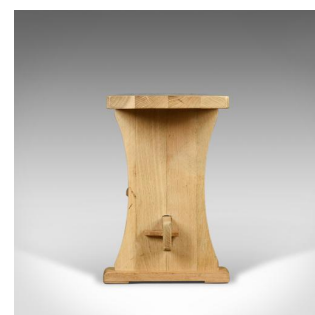

English Oak Bench in Victorian Taste, Long, Four Seater Kitchen Form, Late C20th

DESCRIPTION

Our Stock # 18.5177

This is an English oak bench in the Victorian taste, a long, four seater kitchen form dating to the late 20th century.

- Substantial, solid, heavy English oak
- Displaying good light colour with grain interest
- Traditionally crafted with through tenons
- Peg jointed, broad stretcher / foot rest
- Splayed legs over plate feet

A fine example in a quality oak stock. Solid joints and construction, delivered waxed, polished and ready for the home.

Search [London Fine for #18.5177](#) , or scan the QR code for more photos and details

DIMENSIONS

Max Width: 200cm (78.75")

Max Depth: 30cm (11.75")

Max Height: 50cm (19.75")