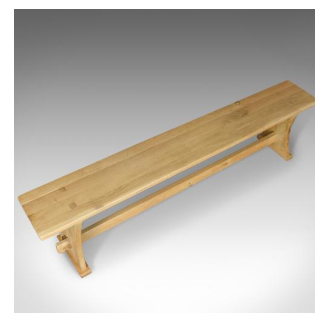

English Oak Bench in Victorian Taste, Long, Four Seater Kitchen Form, Late C20th

DESCRIPTION

Our Stock # 18.5177

This is an English oak bench in the Victorian taste, a long, four seater kitchen form dating to the late 20th century.

- Substantial, solid, heavy English oak
- Displaying good light colour with grain interest
- Traditionally crafted with through tenons
- Peg jointed, broad stretcher / foot rest
- Splayed legs over plate feet

A fine example in a quality oak stock. Solid joints and construction, delivered waxed, polished and ready for the home.

Search [London Fine for #18.5177](#) , or scan the QR code for more photos and details

DIMENSIONS

Max Width: 200cm (78.75")

Max Depth: 30cm (11.75")

Max Height: 50cm (19.75")