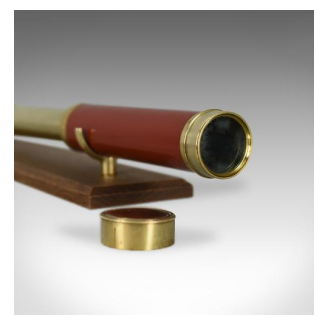

## Antique Telescope, Three Draw Refractor, English, Georgian Dollond Circa 1800

### DESCRIPTION

Our Stock # 18.5067

This is an antique telescope, a three draw refractor for terrestrial or astronomical use. An English Georgian piece by Dollond dating to circa 1800.

Perfect for bird watching, landscape appreciation, wildlife, or maritime observation. Equally suitable for observing the night sky. Supplied ready to enjoy.

- Engraved 'Dollond London'
- Presenting a clear, sharp optical performance
- Original leather carry case, strap absent
- Supplied with an London Fine oak and brass 'Captain's Stand' for display
- Parallel, painted fruitwood primary barrel
- Triple, brass, segmented draw tubes in good order
- Offering a smooth draw action and easy focus
- 38mm, 1.5" objective lens
- Lens cap and swivel dust cover to flared eye cup

### DIMENSIONS

Fully Drawn Length: 73.5cm (29")

Closed Length: 23.5cm (9.25")

Objective Glass Diameter: 4cm (1.5")

Find out more about Dollond here...