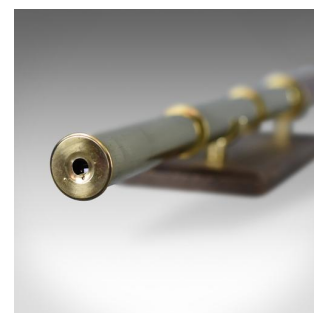

## Antique Telescope, Three Draw Refractor, English, Georgian Dollond Circa 1800

### DESCRIPTION

Our Stock # 18.5067

This is an antique telescope, a three draw refractor for terrestrial or astronomical use. An English Georgian piece by Dollond dating to circa 1800.

Perfect for bird watching, landscape appreciation, wildlife, or maritime observation. Equally suitable for observing the night sky. Supplied ready to enjoy.

- Engraved 'Dollond London'
- Presenting a clear, sharp optical performance
- Original leather carry case, strap absent
- Supplied with an London Fine oak and brass 'Captain's Stand' for display
- Parallel, painted fruitwood primary barrel
- Triple, brass, segmented draw tubes in good order
- Offering a smooth draw action and easy focus
- 38mm, 1.5" objective lens
- Lens cap and swivel dust cover to flared eye cup

### DIMENSIONS

Fully Drawn Length: 73.5cm (29")

Closed Length: 23.5cm (9.25")

Objective Glass Diameter: 4cm (1.5")

Find out more about Dollond here...