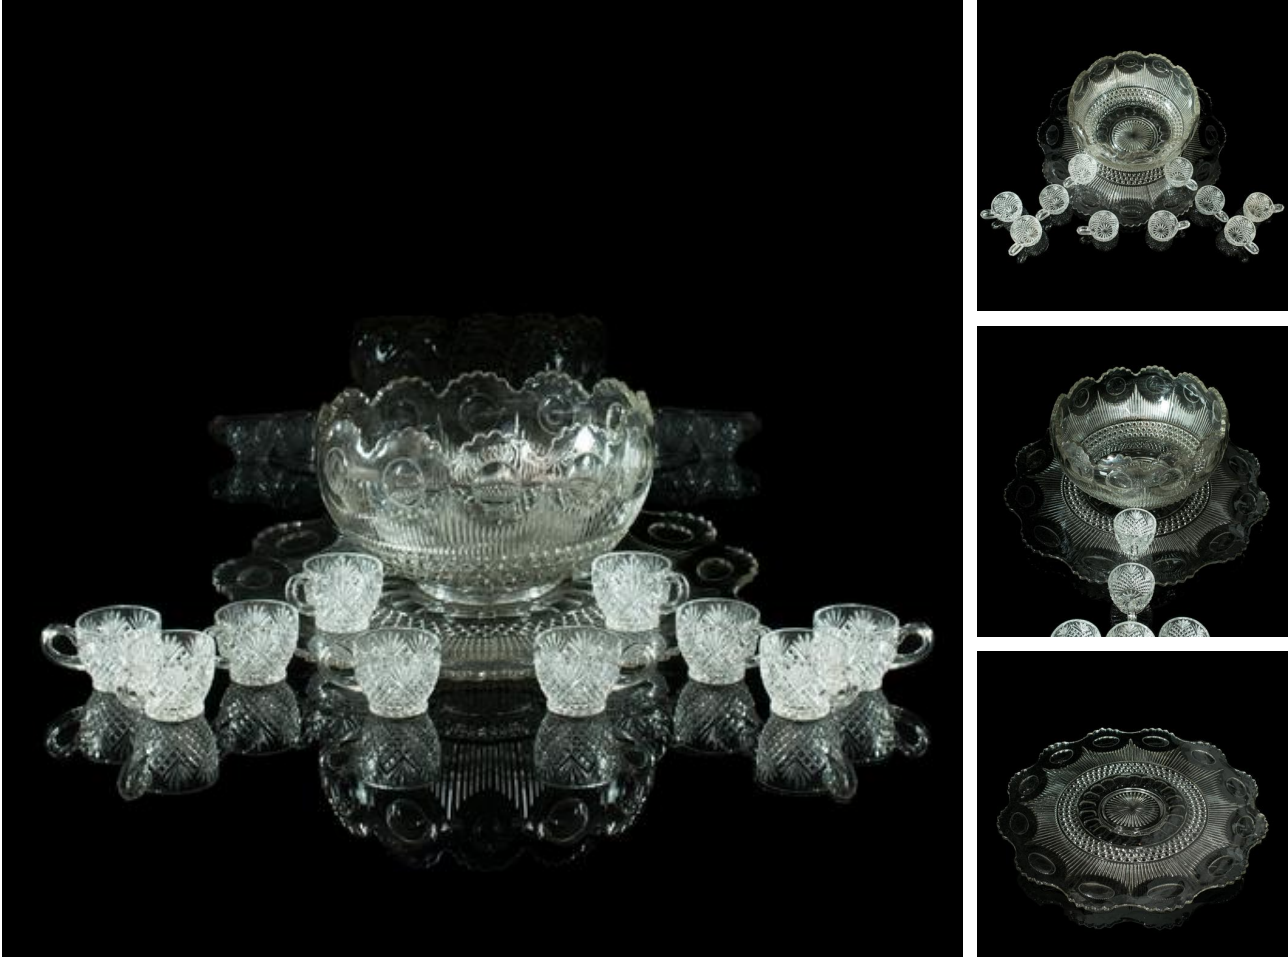

Vintage Punch Bowl, Set of Ten Cups, English, Mid 20th Century

DESCRIPTION

Our Stock # 18.5133

This is a vintage punch bowl and set of ten cups, an English, mid 20th century glass party accoutrement.

- Desirable large punch bowl
- Set of ten punch glasses with handles
- Attractive pressed decoration
- Serpentine rim to punch bowl
- Rare to find and free from any damage

Ideal social magnet at any gathering. Delivered ready for the home.

Search [London Fine for #18.5133](#), or scan the QR code for more photos and details

DIMENSIONS

Charger Width: 57cm (22.5")

Charger Depth: 57cm (22.5")

Charger Height: 3cm (1.25")

Bowl Width: 35.5cm (14")

Bowl Depth: 35.5cm (14")

Bowl Height: 20cm (7.75")