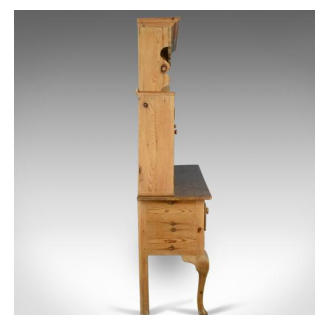

## Large Pine Dresser in Victorian Taste Country Kitchen Cabinet Late 20th Century

### DESCRIPTION

Our Stock # 18.5036

This is a large pine dresser in the Victorian taste, a country kitchen cabinet dating to the late 20th century.

- Attractive honey hues in a waxed polished finish
- Large proportions offering shelves, cupboards and drawer space
- Featuring a tongue and groove boarded back panel
- Raised on oblique cabriole legs to the front with square section rear legs
- Three frieze drawers dressed with turned pulls over serpentine apron
- A pair of field panel cupboards fitted with a shelf in each
- Flank a full width drawer with faux triple drawer front, shelves over with serpentine aprons
- A full width shelf to the top with pierced apron decoration beneath crown moulding

A classic country kitchen pine dresser with solid joints and construction, delivered waxed, polished and ready for the home.

Search [London Fine for #18.5036](#) , or scan the QR code for more photos and details

### DIMENSIONS

Max Width: 187cm (73.5")  
 Max Depth: 50cm (19.75")  
 Max Height: 199cm (78.25")  
 Counter Height: 84cm (33")