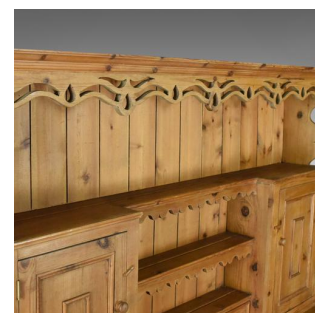

## Large Pine Dresser in Victorian Taste Country Kitchen Cabinet Late 20th Century

### DESCRIPTION

Our Stock # 18.5036

This is a large pine dresser in the Victorian taste, a country kitchen cabinet dating to the late 20th century.

- Attractive honey hues in a waxed polished finish
- Large proportions offering shelves, cupboards and drawer space
- Featuring a tongue and groove boarded back panel
- Raised on oblique cabriole legs to the front with square section rear legs
- Three frieze drawers dressed with turned pulls over serpentine apron
- A pair of field panel cupboards fitted with a shelf in each
- Flank a full width drawer with faux triple drawer front, shelves over with serpentine aprons
- A full width shelf to the top with pierced apron decoration beneath crown moulding

A classic country kitchen pine dresser with solid joints and construction, delivered waxed, polished and ready for the home.

Search [London Fine for #18.5036](#) , or scan the QR code for more photos and details

### DIMENSIONS

Max Width: 187cm (73.5")  
 Max Depth: 50cm (19.75")  
 Max Height: 199cm (78.25")  
 Counter Height: 84cm (33")