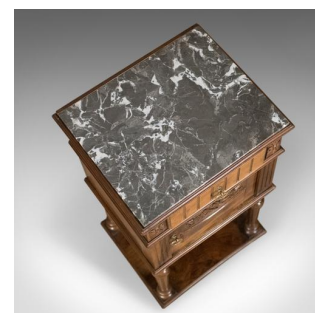

Antique Bedside Cabinet, Victorian Marble Top Pot Cupboard, Walnut Circa 1900

DESCRIPTION

Our Stock # 18.5161

This is an antique bedside cabinet, an English, Victorian marble top pot cupboard in walnut dating to the end of the 19th century, circa 1900.

- Mellow biscuit tones to the well figured walnut
- Marble top in good order throughout
- Grain interest and a desirable aged patina
- Fluted, dovetailed frieze drawer
- Raised panel door decorated with carved floral spray
- Both dressed with pressed brass ring handles
- Cupboard retains original ceramic lining in very good order
- Raised on turned and tapered legs
- Lower tier doubling as stretcher
- Over mushroom top feet

Search [London Fine for #18.5161](#) , or scan the QR code for more photos and details

DIMENSIONS

Max Width: 42.5cm (16.75")

Max Depth: 36.5cm (14.25")

Max Height: 84.5cm (33.25")

LIST PRICE

£725.00