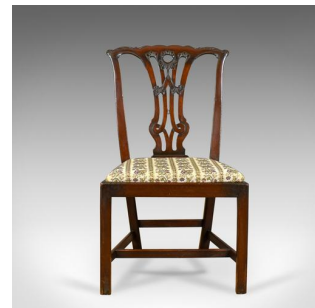

Set of Six Antique Dining Chairs, English Victorian Chippendale Taste Circa 1900

DESCRIPTION

Our Stock # 18.5147

This is a set of six antique dining chairs, English, late Victorian, in the Chippendale taste, dating to circa 1900.

- Attractive set of six dining chairs, stable and comfortable
- Benefiting from drop in seat pads – easily recovered
- Raised on square section legs featuring classic chamfered inner corners
- United by a box stretcher for added strength
- Serpentine crest rail with shaped ears decorated with carved acanthus leaf
- Chippendale-esque pierced splat with relief carved foliate detail

A super set of chairs of classic form. Solid joints and construction, delivered waxed, polished and ready for the home.

Search [London Fine for #18.5147](#) , or scan the QR code for more photos and details

DIMENSIONS

Max Width: 56cm (22")
 Max Depth: 51cm (20")
 Max Height: 95cm (37.5")
 Seat Width: 48cm (19")
 Seat Depth: 38cm (15")
 Seat Height: 46cm (18")

LIST PRICE

£1,375.00