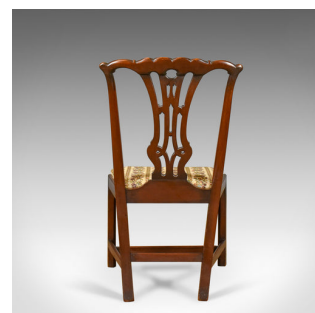

Set of Six Antique Dining Chairs, English Victorian Chippendale Taste Circa 1900

DESCRIPTION

Our Stock # 18.5147

This is a set of six antique dining chairs, English, late Victorian, in the Chippendale taste, dating to circa 1900.

- Attractive set of six dining chairs, stable and comfortable
- Benefiting from drop in seat pads – easily recovered
- Raised on square section legs featuring classic chamfered inner corners
- United by a box stretcher for added strength
- Serpentine crest rail with shaped ears decorated with carved acanthus leaf
- Chippendale-esque pierced splat with relief carved foliate detail

A super set of chairs of classic form. Solid joints and construction, delivered waxed, polished and ready for the home.

Search [London Fine for #18.5147](#) , or scan the QR code for more photos and details

DIMENSIONS

Max Width: 56cm (22")
 Max Depth: 51cm (20")
 Max Height: 95cm (37.5")
 Seat Width: 48cm (19")
 Seat Depth: 38cm (15")
 Seat Height: 46cm (18")