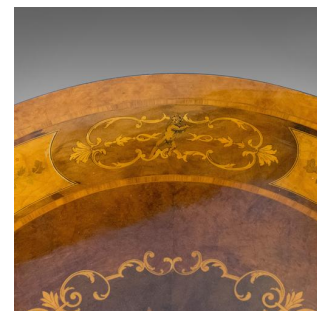

Large Round Coffee Table, 19th Century Italianate Form Made in Late 20th Century

DESCRIPTION

Our Stock # 18.5138

This is a large round coffee table of 19th century Italianate form made in the latter part of the 20th century.

- Rich caramel hues in a high sheen finish
- Decorated in the 19th century Italianate taste
- Raised on cabriole legs with ormolu toe mounts
- In good order with some superficial marks consistent with careful use
- Central floral spray with ornate scrolled border
- Framed with a band of stylised lozenges featuring putti
- Serpentine frieze displaying swags and foliate decoration
- Ormolu mounts of female form over leg joints

An attractive table with abundant interest in the decoration. Solid joints and construction, delivered waxed, polished and ready for the home.

Search [London Fine for #18.5138](#) , or scan the QR code for more photos and details