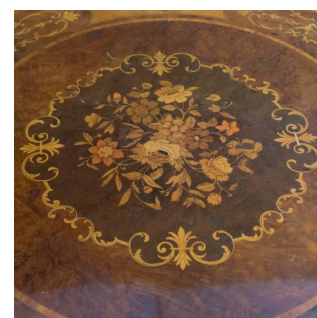

Large Round Coffee Table, 19th Century Italianate Form Made in Late 20th Century

DESCRIPTION

Our Stock # 18.5138

This is a large round coffee table of 19th century Italianate form made in the latter part of the 20th century.

- Rich caramel hues in a high sheen finish
- Decorated in the 19th century Italianate taste
- Raised on cabriole legs with ormolu toe mounts
- In good order with some superficial marks consistent with careful use
- Central floral spray with ornate scrolled border
- Framed with a band of stylised lozenges featuring putti
- Serpentine frieze displaying swags and foliate decoration
- Ormolu mounts of female form over leg joints

An attractive table with abundant interest in the decoration. Solid joints and construction, delivered waxed, polished and ready for the home.

Search [London Fine for #18.5138](#) , or scan the QR code for more photos and details