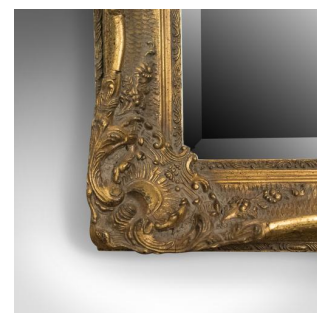

Wall Mirror in Victorian Classical Revival Taste, Giltwood, Late 20th Century

DESCRIPTION

Our Stock # 18.5035

This is a wall mirror in the Victorian classical revival taste in giltwood and dating to the latter half of the twentieth century.

- An attractive revival piece in a gilt gesso frame
- Late 20th century in the Victorian classical taste
- Decorated with scrolls, foliate detail and motif
- Quality bevel edged mirror plate in very good order
- Can be hung portrait or landscape
- Of quality craftsmanship and in good order