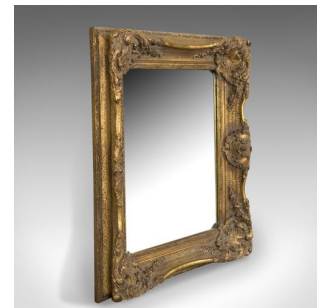

Wall Mirror in Victorian Classical Revival Taste, Giltwood, Late 20th Century

DESCRIPTION

Our Stock # 18.5035

This is a wall mirror in the Victorian classical revival taste in giltwood and dating to the latter half of the twentieth century.

- An attractive revival piece in a gilt gesso frame
- Late 20th century in the Victorian classical taste
- Decorated with scrolls, foliate detail and motif
- Quality bevel edged mirror plate in very good order
- Can be hung portrait or landscape
- Of quality craftsmanship and in good order