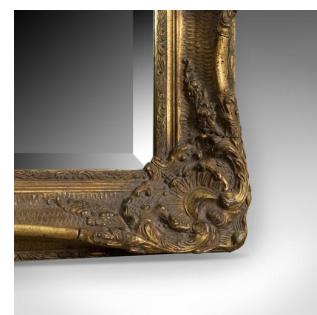

Wall Mirror in Victorian Classical Revival Taste, Giltwood, Late 20th Century

DESCRIPTION

Our Stock # 18.5035

This is a wall mirror in the Victorian classical revival taste in giltwood and dating to the latter half of the twentieth century.

- An attractive revival piece in a gilt gesso frame
- Late 20th century in the Victorian classical taste
- Decorated with scrolls, foliate detail and motif
- Quality bevel edged mirror plate in very good order
- Can be hung portrait or landscape
- Of quality craftsmanship and in good order