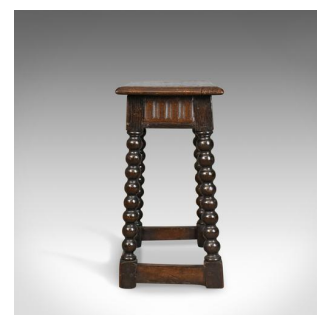

Antique Joint Stool, English, Late Georgian, Oak, Seat, Circa 1800

DESCRIPTION

Our Stock # 18.5105

This is an antique joint stool. An English, late Georgian, oak seat dating to circa 1800.

- Good consistent colour to the dark English oak
- Of quality craftsmanship displaying grain interest to the top
- Solidly constructed with desirable aged patina
- Slab seat panel with moulded edge detail
- Fluted colonnade decoration to the frieze
- Delightful bobbin turned legs united by a box stretcher

In classic form with solid joints and construction, delivered waxed, polished and ready for the home.

Search [London Fine for #18.5105](#), or scan the QR code for more photos and details

DIMENSIONS

Max Width: 51cm (20")

Max Depth: 29cm (11.5")

Max Height: 57.25cm (22.5")