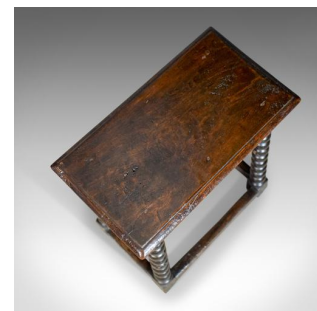

Antique Joint Stool, English, Late Georgian, Oak, Seat, Circa 1800

DESCRIPTION

Our Stock # 18.5105

This is an antique joint stool. An English, late Georgian, oak seat dating to circa 1800.

- Good consistent colour to the dark English oak
- Of quality craftsmanship displaying grain interest to the top
- Solidly constructed with desirable aged patina
- Slab seat panel with moulded edge detail
- Fluted colonnade decoration to the frieze
- Delightful bobbin turned legs united by a box stretcher

In classic form with solid joints and construction, delivered waxed, polished and ready for the home.

Search [London Fine for #18.5105](#), or scan the QR code for more photos and details

DIMENSIONS

Max Width: 51cm (20")

Max Depth: 29cm (11.5")

Max Height: 57.25cm (22.5")