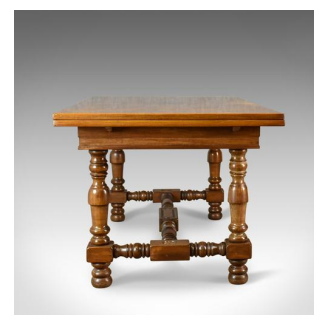

## Extending Dining Table, 8 - 10 Seater, Mahogany, French Circa 1920

### DESCRIPTION

Our Stock # 18.5033

This is an early 20th century extending dining table, an 8 - 10 seater. In mahogany, a French country piece dating to circa 1920.

- Mellow tones in the wax polished finish to the aged mahogany
- Some colour variation between the leaf extensions and the main top when pulled out as one would expect in a piece of this age
- Visual interest in the top with a woven parquetry design
- A pair of extension leaves withdraw easily from either end
- Standing upon stout, baluster legs over turned bun feet
- United by a blocked, 'H' stretcher, the ends decorated with carved rosette detail

A super table displaying marks and wear consistent with age. Solid joints and construction, delivered waxed, polished and ready for the home.

Search [London Fine for #18.5033](#), or scan the QR code for more photos and details

### DIMENSIONS

Max Width: 160cm (63")  
 Extended Width: 260cm (102.25")  
 Max Depth: 92cm (36.25")  
 Max Height: 75cm (29.5")