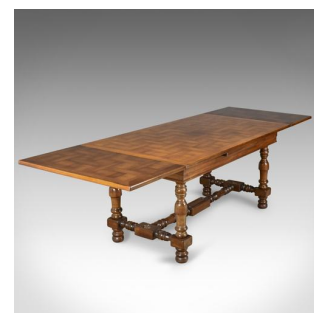

## Extending Dining Table, 8 - 10 Seater, Mahogany, French Circa 1920

### DESCRIPTION

Our Stock # 18.5033

This is an early 20th century extending dining table, an 8 - 10 seater. In mahogany, a French country piece dating to circa 1920.

- Mellow tones in the wax polished finish to the aged mahogany
- Some colour variation between the leaf extensions and the main top when pulled out as one would expect in a piece of this age
- Visual interest in the top with a woven parquetry design
- A pair of extension leaves withdraw easily from either end
- Standing upon stout, baluster legs over turned bun feet
- United by a blocked, 'H' stretcher, the ends decorated with carved rosette detail

A super table displaying marks and wear consistent with age. Solid joints and construction, delivered waxed, polished and ready for the home.

Search [London Fine for #18.5033](#), or scan the QR code for more photos and details

### DIMENSIONS

Max Width: 160cm (63")  
 Extended Width: 260cm (102.25")  
 Max Depth: 92cm (36.25")  
 Max Height: 75cm (29.5")