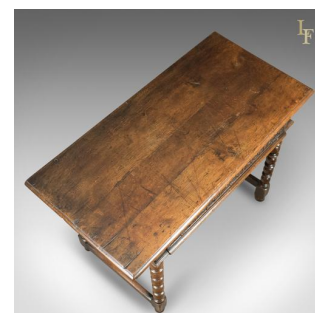

Georgian Antique Side Table, English, Oak, 18th Century c.1780

DESCRIPTION

Our Stock #13.0775

This is a Georgian antique side table in English oak and dating to the 18th century c.1780.

- Joined English oak with good colour and desirable aged patina
- Plank top with grain interest and simple edge moulding
- Single frieze drawer decorated with carved running floral lunettes
- Raised on ball and fillet turned legs
- United by an 'H' stretcher for stability and strength
- Standing upon half ball feet

An attractive country piece, delivered waxed polished and ready for the home.

Search [London Fine for #13.0775](#), or scan the QR code for more photos and details

DIMENSIONS

Max Width: 107cm (42")

Max Depth: 53cm (20.75")

Max Height: 75.5cm (29.75")