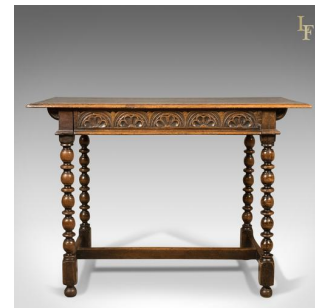

Georgian Antique Side Table, English, Oak, 18th Century c.1780

DESCRIPTION

Our Stock #13.0775

This is a Georgian antique side table in English oak and dating to the 18th century c.1780.

- Joined English oak with good colour and desirable aged patina
- Plank top with grain interest and simple edge moulding
- Single frieze drawer decorated with carved running floral lunettes
- Raised on ball and fillet turned legs
- United by an 'H' stretcher for stability and strength
- Standing upon half ball feet

An attractive country piece, delivered waxed polished and ready for the home.

Search [London Fine for #13.0775](#), or scan the QR code for more photos and details

DIMENSIONS

Max Width: 107cm (42")

Max Depth: 53cm (20.75")