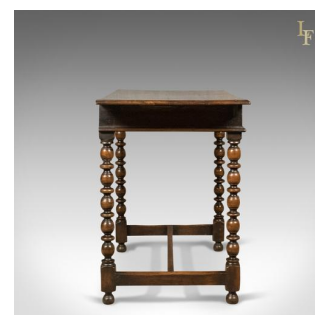

Georgian Antique Side Table, English, Oak, 18th Century c.1780

DESCRIPTION

Our Stock #13.0775

This is a Georgian antique side table in English oak and dating to the 18th century c.1780.

- Joined English oak with good colour and desirable aged patina
- Plank top with grain interest and simple edge moulding
- Single frieze drawer decorated with carved running floral lunettes
- Raised on ball and fillet turned legs
- United by an 'H' stretcher for stability and strength
- Standing upon half ball feet

An attractive country piece, delivered waxed polished and ready for the home.

Search [London Fine for #13.0775](#), or scan the QR code for more photos and details

DIMENSIONS

Max Width: 107cm (42")

Max Depth: 53cm (20.75")