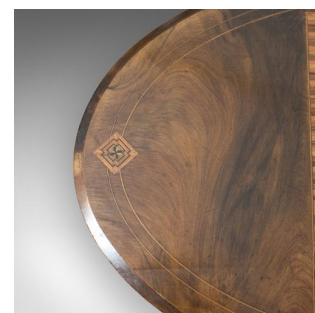

Victorian Antique Side Table with Inlaid Chess Board, English c.1880

DESCRIPTION

Our Stock # LFA-1688 This is a delightful Victorian antique side table with inlaid chess board, an English piece dating to c.1880. • English walnut displaying desirable swirly grain in a polished finish • Good colour in the butterscotch hues beneath a wax polished finish • Of good proportion with a desirable aged patina and retaining period features • The birch and walnut inlaid chessboard framed in a crossband featuring a variety of interesting woods • A dual railed boxwood string perimeter punctuated with geometric inlay • A chamfered edge detail over modest frieze with string detail • A stable platform raised on four ring turned and tapered legs • United by a cylinder stretcher capped and hung with finial adornment • Standing upon square section cabriole legs decorated with carved acanthus leaves and carvings A jolly attractive table with solid joints and construction. Delivered waxed, polished and ready for the home.

Search [London Fine](#) for #LFA-1688 or scan the QR code for more photos and details

DIMENSIONS

Max Width: 86.5cm (34")
Max Depth: 51cm (20")
Max Height: 71cm (28")