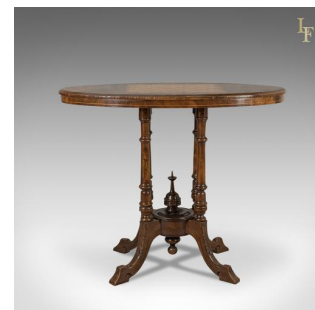

Victorian Antique Side Table with Inlaid Chess Board, English c.1880

DESCRIPTION

Our Stock # LFA-1688 This is a delightful Victorian antique side table with inlaid chess board, an English piece dating to c.1880. • English walnut displaying desirable swirly grain in a polished finish • Good colour in the butterscotch hues beneath a wax polished finish • Of good proportion with a desirable aged patina and retaining period features • The birch and walnut inlaid chessboard framed in a crossband featuring a variety of interesting woods • A dual railed boxwood string perimeter punctuated with geometric inlay • A chamfered edge detail over modest frieze with string detail • A stable platform raised on four ring turned and tapered legs • United by a cylinder stretcher capped and hung with finial adornment • Standing upon square section cabriole legs decorated with carved acanthus leaves and carvings A jolly attractive table with solid joints and construction. Delivered waxed, polished and ready for the home.

Search [London Fine](#) for #LFA-1688 or scan the QR code for more photos and details

DIMENSIONS

Max Width: 86.5cm (34")
Max Depth: 51cm (20")
Max Height: 71cm (28")