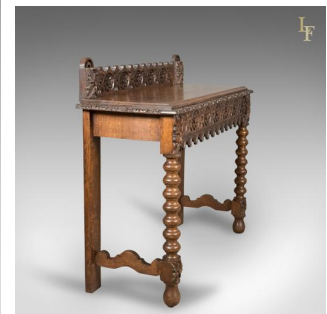

## Antique Console Table, C19th Scottish Carved Oak

### DESCRIPTION

Our Stock # LFA-1680

This is an antique console table from the C19th, Scottish with carved oak decoration dating to c.1880.

- A handsome console table displaying good colour and grain interest

Attractive wisps of medullary rays shine through the quality waxed finish

- The top finished with a carved edge detail and backed with a shaped up-stand
- The shaped apron mirrors the up-stand, both beautifully decorated with carved, reciprocating stylised rosettes
- Raised on stout 'ball and reel' turned front legs terminating in pear drop feet
- Typical flat back legs allow for close wall placement
- Shaped stretchers unite the legs each side where carved rosettes decorate the joints

### DIMENSIONS

Max Width: 104.5cm (41.25")

Max Depth: 41cm (16.25")

Table Height: 76.5cm (30")

Upstand: 15.25cm (6")

A second very similar table is available in walnut here