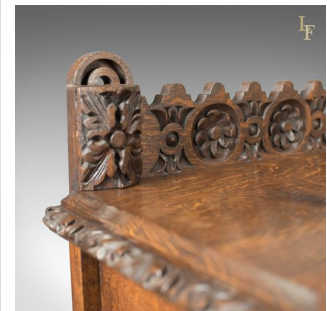

## Antique Console Table, C19th Scottish Carved Oak

### DESCRIPTION

Our Stock # LFA-1680

This is an antique console table from the C19th, Scottish with carved oak decoration dating to c.1880.

- A handsome console table displaying good colour and grain interest

Attractive wisps of medullary rays shine through the quality waxed finish

- The top finished with a carved edge detail and backed with a shaped up-stand
- The shaped apron mirrors the up-stand, both beautifully decorated with carved, reciprocating stylised rosettes
- Raised on stout 'ball and reel' turned front legs terminating in pear drop feet
- Typical flat back legs allow for close wall placement
- Shaped stretchers unite the legs each side where carved rosettes decorate the joints

### DIMENSIONS

Max Width: 104.5cm (41.25")

Max Depth: 41cm (16.25")

Table Height: 76.5cm (30")

Upstand: 15.25cm (6")

A second very similar table is available in walnut here