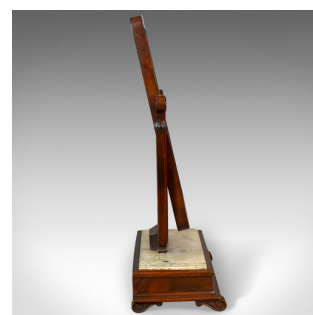

Large Antique Vanity Mirror, Toilet, Swing, English, Victorian Marble Circa 1850

DESCRIPTION

Our Stock # 11.1356

This is a large antique vanity mirror, a toilet or swing mirror, English, Victorian with a marble plinth dating to circa 1850.

- A gorgeous and unusual example of a Victorian dressing mirror
- In mahogany and complimented by the well veined marble top
- Displaying classical overtones accentuated by the scroll detailing throughout
- The original mirror plate displays desirable aged foxing
- Bordered in an attractive, narrow, flame mahogany frame
- Mirror mount complete with turned knobs to hold the mirror at the desired angle
- The base in good proportion with a triple stepped plinth
- Standing upon beautifully carved, scrolled feet
- Overall a nicely proportioned mirror in good antique order displaying pleasing patina

Larger than average piece with solid joints and construction, delivered waxed, polished and ready for the home.

Search [London Fine for #11.1356](#) , or scan the QR code for more photos and details

DIMENSIONS

Max Width: 61cm (24")
 Max Depth: 28cm (11")
 Max Height: 89cm (35")
 Mirror Width: 39cm (15.25")
 Mirror Height: 59.5cm (23.5")

LIST PRICE

£650.00